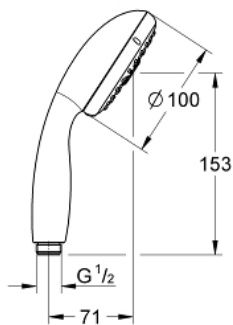

28 421 002 TEMPESTA 100 HAND SHOWER 4 SPRAYS

PRODUCT DESCRIPTION

- Colour: chrome
- spray patterns: GROHE Rain O², Rain, Massage, Jet
- 9.5 l/min flow limiter
- GROHE DreamSpray - perfect spray pattern
- GROHE LongLife finish
- GROHE SpeedClean - effortless limescale removal
- Inner WaterGuide - inner insulation for surface protection
- ShockProof silicone ring prevents damages caused by shower falling
- Universal mounting system, fitting all standard shower hoses
- suitable for instantaneous heater
- min. recommended pressure 1.0 bar

28 421 002 TEMPESTA 100 HAND SHOWER 4 SPRAYS

SPARE PARTS, March 2017 – spareParts.validDate.now

1: Dirt strainer (Order-nr. 0700200M)