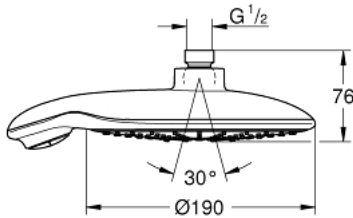

27 767 000 **POWER&SOUL 190 HEAD SHOWER 4+ SPRAYS**

PRODUCT DESCRIPTION

- Colour: chrome
- spray patterns: GROHE Rain O², Rain, Bokoma Spray, Jet
- Ø 190 mm
- ball joint with turning angle $\pm 15^\circ$
- connection thread $\frac{1}{2}$ "
- GROHE EcoJoy 9.5 l/min flow limiter
- GROHE DreamSpray - perfect spray pattern
- GROHE One-click showering spray selection via push of a button
- GROHE LongLife finish
- GROHE SpeedClean - effortless limescale removal
- suitable for instantaneous heater
- min. recommended pressure 1.0 bar

27 767 000 **POWER&SOUL 190 HEAD SHOWER 4+ SPRAYS**

SPARE PARTS, April 2011 – spareParts.validDate.now

1: Fibre seal dia. Ø 18,5 x Ø 12 x 2 (Order-nr. 0138900M)

2: Dirt strainer (Order-nr. 0676800M)