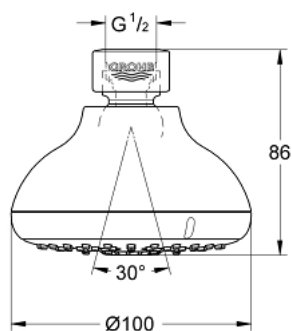

27 606 001 TEMPESTA 100 HEAD SHOWER 4 SPRAYS

PRODUCT DESCRIPTION

- Colour: chrome
- spray patterns: GROHE Rain O², Rain, Massage, Jet
- maximum flow rate (at 3 bar): 9 l/min
- ball joint ± 15° rotatable
- connection thread ½"
- GROHE EcoJoy - less water, perfect flow
- GROHE DreamSpray - perfect spray pattern
- GROHE LongLife finish
- GROHE SpeedClean - effortless limescale removal
- Inner WaterGuide - inner insulation for surface protection
- suitable for instantaneous heater
- min. recommended pressure 1.0 bar

27 606 001 TEMPESTA 100 HEAD SHOWER 4 SPRAYS

SPARE PARTS, March 2017 – spareParts.validDate.now

1: Fibre seal dia. \emptyset 18,5 x \emptyset 12 x 2 (Order-nr. 0138900M)

2: Dirt strainer (Order-nr. 48007000)