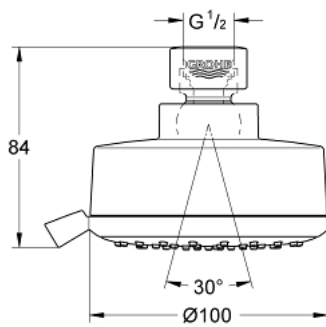

27 591 001 TEMPESTA COSMOPOLITAN 100 HEAD SHOWER 4 SPRAYS

PRODUCT DESCRIPTION

- Colour: chrome
- spray patterns: GROHE Rain O², Rain, Massage, Jet
- maximum flow rate (at 3 bar): 8.5 l/min
- ball joint ± 15° rotatable
- connection thread ½"
- GROHE EcoJoy - less water, perfect flow
- GROHE DreamSpray - perfect spray pattern
- GROHE LongLife finish
- GROHE SpeedClean - effortless limescale removal
- Inner WaterGuide - inner insulation for surface protection
- suitable for instantaneous heater
- min. recommended pressure 1.0 bar

27 591 001 TEMPESTA COSMOPOLITAN 100 HEAD SHOWER 4 SPRAYS

SPARE PARTS, March 2017 – spareParts.validDate.now

1: Fibre seal dia. \emptyset 18,5 x \emptyset 12 x 2 (Order-nr. 0138900M)

2: Dirt strainer (Order-nr. 48007000)