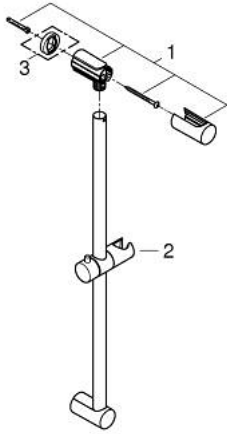

27 521 000 **TEMPESTA COSMOPOLITAN SHOWER RAIL, 600 MM**

PRODUCT DESCRIPTION

- Colour: chrome
- with wall brackets, glider and swivel holder
- GROHE LongLife finish

27 521 000 **TEMPESTA COSMOPOLITAN SHOWER RAIL, 600 MM**

SPARE PARTS, March 2010 – spareParts.validDate.now

1: Shower bar holder (Order-nr. 48095000)

2: Glide element (Order-nr. 12140000)