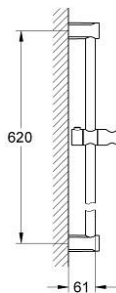

27 521 000 **TEMPESTA COSMOPOLITAN SHOWER RAIL, 600 MM**

PRODUCT DESCRIPTION

- Colour: chrome
- with wall brackets, glider and swivel holder
- GROHE LongLife finish

27 521 000 **TEMPESTA COSMOPOLITAN SHOWER RAIL, 600 MM**

SPARE PARTS, March 2010 – spareParts.validDate.now

1: Shower bar holder (Order-nr. 48095000)

2: Glide element (Order-nr. 12140000)