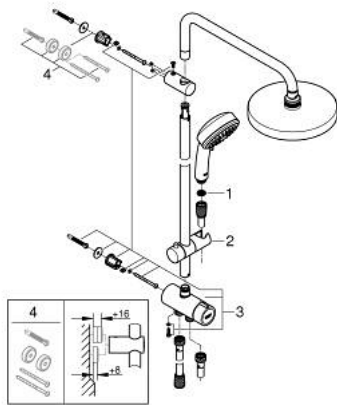

27 394 002 TEMPESTA COSMOPOLITAN SYSTEM 200 FLEX SHOWER SYSTEM WITH DIVERTER FOR WALL MOUNTING

PRODUCT DESCRIPTION

- Colour: chrome
- consisting of:
 - horizontal 390 mm shower arm, adjustable before installation
 - change by diverter between hand shower, head shower or head shower Eco setting
 - head shower Tempesta Cosmopolitan 200 (27 541)
 - 2 spray patterns (via diverter): Rain, SmartRain
- With ball joint
- Rotation angle $\pm 15^\circ$
- hand shower Tempesta Cosmopolitan 100 (27 573)
- spray patterns: GROHE Rain O², Rain, Massage, Jet
- adjustable in height with gliding element
- distance between diverter and upper bracket: 620 mm
- Shower hose Relaxaflex 1500 mm (28 151)
- Shower hose Relaxaflex 1250 mm (28 150)
- Flexible installation: connection to faucet / wall union for water supply with 1/2" thread of the 1250 mm shower hose
- minimum flow rate 7 l/min
- GROHE DreamSpray - perfect spray pattern
- GROHE LongLife finish
- GROHE SpeedClean - effortless limescale removal
- Inner WaterGuide - inner insulation for surface protection

27 394 002 TEMPESTA COSMOPOLITAN SYSTEM 200 FLEX SHOWER SYSTEM WITH DIVERTER FOR WALL MOUNTING

SPARE PARTS, March 2017 – spareParts.validDate.now

- 1: Dirt strainer (Order-nr. 0700200M)
 - 2: Glide element (Order-nr. 12140000)
 - 3: 3-Way Diverter Valve & Trim (Order-nr. 48338000)
 - 4: Spacer (Order-nr. 26496000)*
- * Optional accessories