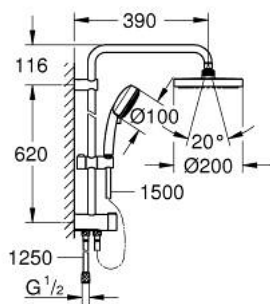

27 394 002 TEMPESTA COSMOPOLITAN SYSTEM 200 FLEX SHOWER SYSTEM WITH DIVERTER FOR WALL MOUNTING

PRODUCT DESCRIPTION

- Colour: chrome
- consisting of:
 - horizontal 390 mm shower arm, adjustable before installation
 - change by diverter between hand shower, head shower or head shower Eco setting
 - head shower Tempesta Cosmopolitan 200 (27 541)
 - 2 spray patterns (via diverter): Rain, SmartRain
- With ball joint
- Rotation angle $\pm 15^\circ$
- hand shower Tempesta Cosmopolitan 100 (27 573)
- spray patterns: GROHE Rain O², Rain, Massage, Jet
- adjustable in height with gliding element
- distance between diverter and upper bracket: 620 mm
- Shower hose Relaxaflex 1500 mm (28 151)
- Shower hose Relaxaflex 1250 mm (28 150)
- Flexible installation: connection to faucet / wall union for water supply with 1/2" thread of the 1250 mm shower hose
- minimum flow rate 7 l/min
- GROHE DreamSpray - perfect spray pattern
- GROHE LongLife finish
- GROHE SpeedClean - effortless limescale removal
- Inner WaterGuide - inner insulation for surface protection

27 394 002 TEMPESTA COSMOPOLITAN SYSTEM 200 FLEX SHOWER SYSTEM WITH DIVERTER FOR WALL MOUNTING

SPARE PARTS, March 2017 – spareParts.validDate.now

- 1: Dirt strainer (Order-nr. 0700200M)
 - 2: Glide element (Order-nr. 12140000)
 - 3: 3-Way Diverter Valve & Trim (Order-nr. 48338000)
 - 4: Spacer (Order-nr. 26496000)*
- * Optional accessories