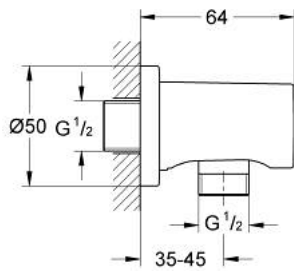

27 057 GL0 RAINSHOWER SHOWER OUTLET ELBOW

PRODUCT DESCRIPTION

- Colour: Cool sunrise
- male connection thread 1/2"
- with round escutcheon
- protected against backflow
- GROHE LongLife finish

27 057 GL0 RAINSHOWER SHOWER OUTLET ELBOW

SPARE PARTS, March 2015 – spareParts.validDate.now

1: Non-return valve (Order-nr. 08565000)