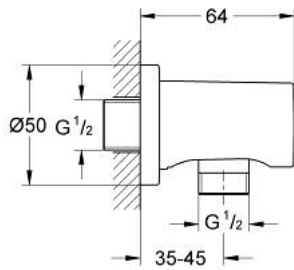

27 057 DL0 RAINSHOWER SHOWER OUTLET ELBOW

PRODUCT DESCRIPTION

- Colour: Brushed warm sunset
- male connection thread 1/2"
- with round escutcheon
- protected against backflow
- GROHE LongLife finish

27 057 DL0 RAINSHOWER SHOWER OUTLET ELBOW

SPARE PARTS, November 2016 – spareParts.validDate.now

1: Non-return valve (Order-nr. 08565000)