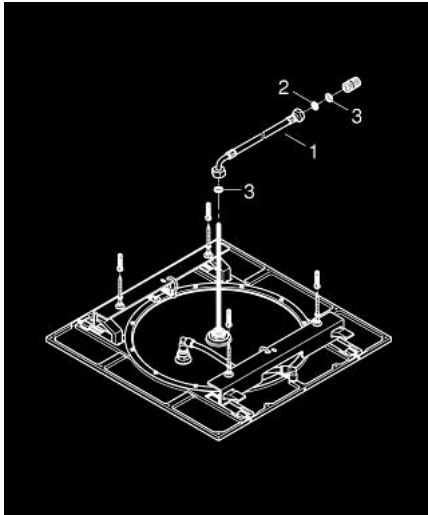

26 471 000 **RAINSHOWER F-SERIES 20" CEILING SHOWER 1 SPRAY**

PRODUCT DESCRIPTION

- Colour: chrome
- Spray pattern: Rain
- 508 x 508 mm
- material: metal
- female thread 1/2" NPT
- 6.6 l/min flow limiter
- GROHE DreamSpray - perfect spray pattern
- GROHE LongLife finish
- GROHE SpeedClean - effortless limescale removal
- suitable for instantaneous heater

26 471 000 **RAINSHOWER F-SERIES 20" CEILING SHOWER 1 SPRAY**

SPARE PARTS, November 2016 – spareParts.validDate.now

1: Connection tube (Order-nr. 07467000)

2: Dirt strainer (Order-nr. 0676800M)

3: Fibre seal dia. Ø 18,5 x Ø 12 x 2 (Order-nr. 0138900M)