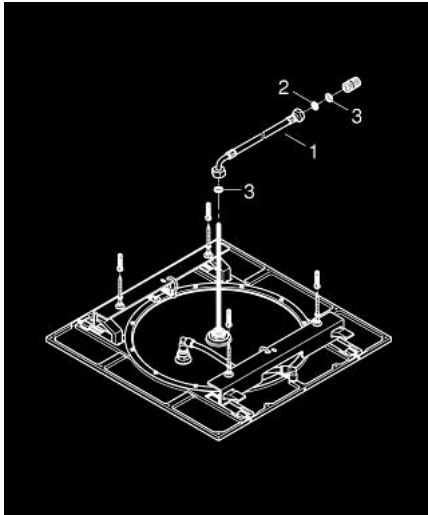

26 471 000 **RAINSHOWER F-SERIES 20" CEILING SHOWER 1 SPRAY**

PRODUCT DESCRIPTION

- Colour: chrome
- Spray pattern: Rain
- 508 x 508 mm
- material: metal
- female thread 1/2" NPT
- GROHE EcoJoy 1.75 gpm (6.6 l/min) flow limiter
- GROHE DreamSpray - perfect spray pattern
- GROHE LongLife finish
- GROHE SpeedClean - effortless limescale removal
- suitable for instantaneous heater

26 471 000 **RAINSHOWER F-SERIES 20" CEILING SHOWER 1 SPRAY**

SPARE PARTS, November 2016 – spareParts.validDate.now

1: Connection tube (Order-nr. 07467000)

2: Dirt strainer (Order-nr. 0676800M)

3: Fibre seal dia. Ø 18,5 x Ø 12 x 2 (Order-nr. 0138900M)