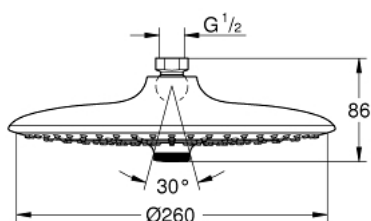

26 457 000 EUPHORIA 260 HEAD SHOWER 3 SPRAYS

PRODUCT DESCRIPTION

- Colour: chrome
- spray patterns: Rain, SmartRain, Jet
- maximum flow rate (at 3 bar): 7.5 l/min
- Ø 260 mm
- ball joint ± 15° rotatable
- connection thread ½"
- GROHE EcoJoy - less water, perfect flow
- GROHE DreamSpray - perfect spray pattern
- GROHE LongLife finish
- GROHE SpeedClean - effortless limescale removal
- Inner WaterGuide - inner insulation for surface protection
- suitable for instantaneous heater

26 457 000 EUPHORIA 260 HEAD SHOWER 3 SPRAYS

SPARE PARTS, October 2016 – spareParts.validDate.now

1: Fibre seal dia. Ø 18,5 x Ø 12 x 2 (Order-nr. 0138900M)

2: Dirt strainer (Order-nr. 48007000)