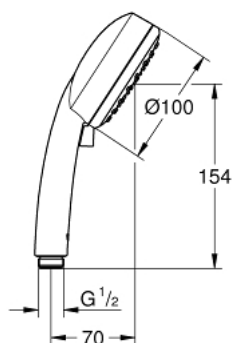

26 046 002 TEMPESTA COSMOPOLITAN 100 HAND SHOWER 2 SPRAYS

PRODUCT DESCRIPTION

- Colour: chrome
- spray patterns: Rain, Jet
- maximum flow rate (at 3 bar): 6.6 l/min
- GROHE DreamSpray - perfect spray pattern
- GROHE LongLife finish
- Inner WaterGuide - inner insulation for surface protection
- GROHE SpeedClean - effortless limescale removal
- Universal mounting system, fitting all standard shower hoses
- suitable for instantaneous heater
- min. recommended pressure 1.0 bar

26 046 002 TEMPESTA COSMOPOLITAN 100 HAND SHOWER 2 SPRAYS

SPARE PARTS, March 2017 – spareParts.validDate.now

1: Dirt strainer (Order-nr. 0700200M)