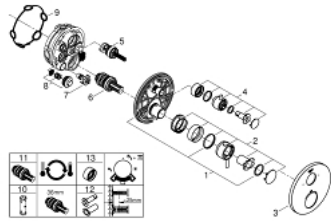

24 151 003 ATRIO DUAL FUNCTION 2-HANDLE THERMOSTATIC TRIM

PRODUCT DESCRIPTION

- Colour: chrome
- Required rough-in-set sold separately (GROHE Rapido SmartBox 35 601 000)
- GROHE TurboStat - compact cartridge with wax thermostatic element
- GROHE LongLife finish
- Wall escutcheon with GROHE FastFixation (covered escutcheon and shaft sealing, covered fixing)
- metal escutcheon, retroactively 6° adjustable
- GROHE SafeStop - safety button at 38°C
- GROHE SafeStop Plus - temperature limiter at 115° F/46° C
- GROHE AquaDimmer, integrated shut off/diverter valve
- Metal handles
- Requires Rough-In Set (29 038 001) (sold separately)
- Optional Aquadimmer stop ring for shared function (14 060 000)

24 151 003 ATRIO DUAL FUNCTION 2-HANDLE THERMOSTATIC TRIM

SPARE PARTS, January 2018 – spareParts.validDate.now

- 1: Mounting plate (Order-nr. 49080000)
- 2: Temperature control handle (Order-nr. 49089000)
- 3: Escutcheon (Order-nr. 49098000)
- 4: Aquadimmer shut-off handle (Order-nr. 49165000)
- 5: Aquadimmer (Order-nr. 49084000)
- 6: 3/4" Thermostatic compact cartridge (Order-nr. 49028000)
- 7: **Service Stops** (Order-nr. 1405300M)
- 8: Non-return valve (Order-nr. 49085000)
- 9: Seal (Order-nr. 48360000)
- 10: Socket spanner (Order-nr. 49059000)*
- 11: 3/4" Reversed TurboStat Cartridge (Order-nr. 49003000)*
- 12: Universal extension set 2-handle thermostats, 25 mm (Order-nr. 14058000)
- *
- 13: Aquadimmer Stop Ring for Shared Function (Order-nr. 14060000)*
- * Optional accessories