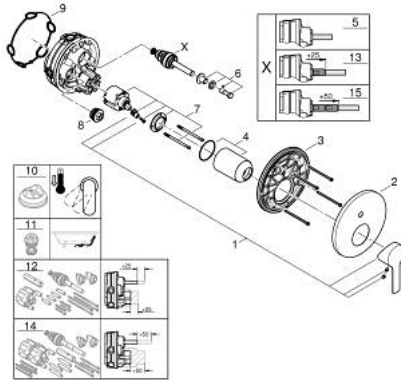

24 064 001 LINEARE SINGLE-LEVER MIXER WITH 2-WAY DIVERTER

PRODUCT DESCRIPTION

- Colour: chrome
- trim set for GROHE Rapido SmartBox (35 600/35 604)
- GROHE SilkMove 46 mm ceramic cartridge
- GROHE LongLife finish
- Wall escutcheon with GROHE FastFixation (covered escutcheon and shaft sealing, covered fixing)
- metal escutcheon, retroactively 6° adjustable
- metal lever
- automatic 2-way diverter
- without roughing-in set 35 600/35 604 (please order separately)
- flow performance: outlet B = 27 l/min, outlet C = 27 l/min

24 064 001 LINEARE SINGLE-LEVER MIXER WITH 2-WAY DIVERTER

SPARE PARTS, April 2024 – spareParts.validDate.now

- 1: Lever (Order-nr. 46988000)
 - 2: Escutcheon (Order-nr. 48429000)
 - 3: Mounting plate (Order-nr. 48440000)
 - 4: Cap (Order-nr. 09038000)
 - 5: 3-Way Diverter Valve & Trim (Order-nr. 48634000)
 - 6: Diverter knob (Order-nr. 48637000)
 - 7: Cartridge (Order-nr. 46048000)
 - 8: Non-return valve (Order-nr. 49085000)
 - 9: Seal (Order-nr. 48360000)
 - 10: Temperature limiter (Order-nr. 46375000)*
 - 11: Backflow protection combination (EN1717) (Order-nr. 14055000)*
 - 12: Universal extension set single-lever mixers, 25 mm (Order-nr. 14056000)*
 - 13: diverter (Order-nr. 48635000)*
 - 14: Universal extension set single-lever mixers, 50 mm (Order-nr. 14057000)*
 - 15: diverter (Order-nr. 48636000)*
- * Optional accessories