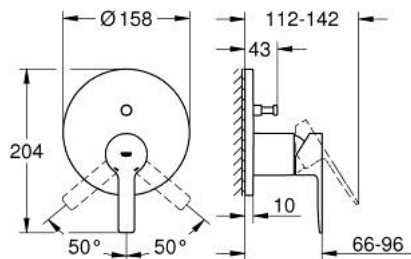

24 064 001 LINEARE SINGLE-LEVER MIXER WITH 2-WAY DIVERTER

PRODUCT DESCRIPTION

- Colour: chrome
- trim set for GROHE Rapido SmartBox (35 600/35 604)
- GROHE SilkMove 46 mm ceramic cartridge
- GROHE LongLife finish
- Wall escutcheon with GROHE FastFixation (covered escutcheon and shaft sealing, covered fixing)
- metal escutcheon, retroactively 6° adjustable
- metal lever
- automatic 2-way diverter
- without roughing-in set 35 600/35 604 (please order separately)
- flow performance: outlet B = 27 l/min, outlet C = 27 l/min

24 064 001 LINEARE SINGLE-LEVER MIXER WITH 2-WAY DIVERTER

SPARE PARTS, April 2024 – spareParts.validDate.now

- 1: Lever (Order-nr. 46988000)
 - 2: Escutcheon (Order-nr. 48429000)
 - 3: Mounting plate (Order-nr. 48440000)
 - 4: Cap (Order-nr. 09038000)
 - 5: 3-Way Diverter Valve & Trim (Order-nr. 48634000)
 - 6: Diverter knob (Order-nr. 48637000)
 - 7: Cartridge (Order-nr. 46048000)
 - 8: Non-return valve (Order-nr. 49085000)
 - 9: Seal (Order-nr. 48360000)
 - 10: Temperature limiter (Order-nr. 46375000)*
 - 11: Backflow protection combination (EN1717) (Order-nr. 14055000)*
 - 12: Universal extension set single-lever mixers, 25 mm (Order-nr. 14056000)*
 - 13: diverter (Order-nr. 48635000)*
 - 14: Universal extension set single-lever mixers, 50 mm (Order-nr. 14057000)*
 - 15: diverter (Order-nr. 48636000)*
- * Optional accessories