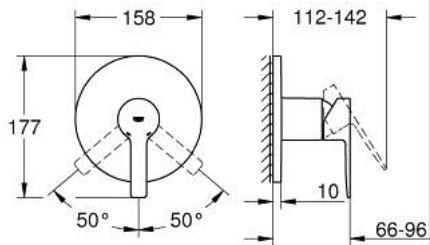

24 063 001 LINEARE SINGLE-LEVER SHOWER MIXER

PRODUCT DESCRIPTION

- Colour: chrome
- trim set for GROHE Rapido SmartBox (35 600/35 604)
- GROHE SilkMove 46 mm ceramic cartridge
- GROHE LongLife finish
- Wall escutcheon with GROHE FastFixation (covered escutcheon and shaft sealing, covered fixing)
- metal escutcheon, retroactively 6° adjustable
- metal lever
- without roughing-in set 35 600/35 604 (please order separately)
- flow performance: outlet B or C = 30 l/min

24 063 001 LINEARE SINGLE-LEVER SHOWER MIXER

SPARE PARTS, July 2017 – spareParts.validDate.now

1: Lever (Order-nr. 46988000)

2: Escutcheon (Order-nr. 48428000)

3: Mounting plate (Order-nr. 48439000)

4: Cap (Order-nr. 09038000)

5: Cartridge (Order-nr. 46048000)

6: Seal (Order-nr. 48360000)

7: Temperature limiter (Order-nr. 46375000)*

8: Universal extension set single-lever mixers, 25 mm (Order-nr. 14056000)*

9: Universal extension set single-lever mixers, 50 mm (Order-nr. 14057000)*