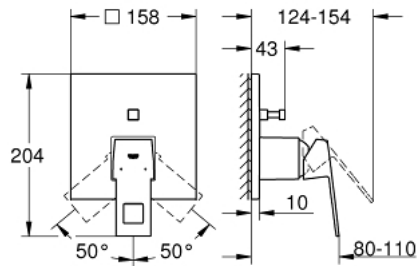

24 062 000 EUROCUBE SINGLE-LEVER MIXER WITH 2-WAY DIVERTER

PRODUCT DESCRIPTION

- Colour: chrome
- trim set for GROHE Rapido SmartBox (35 600/35 604)
- GROHE SilkMove 46 mm ceramic cartridge
- Wall escutcheon with GROHE FastFixation (covered escutcheon and shaft sealing, covered fixing)
- metal estucheon, retroactively 6° adjustable
- metal lever
- automatic 2-way diverter
- without roughing-in set 35 600/35 604 (please order separately)
- flow performance: outlet B = 27 l/min, outlet C = 27 l/min

24 062 000 EUROCUBE SINGLE-LEVER MIXER WITH 2-WAY DIVERTER

SPARE PARTS, July 2017 – spareParts.validDate.now

1: Lever (Order-nr. 46782000)

2: Escutcheon (Order-nr. 48431000)

3: Mounting plate (Order-nr. 48438000)

4: Cap (Order-nr. 46784000)

5: 3-Way Diverter Valve & Trim (Order-nr. 48442000)

6: Cartridge (Order-nr. 46048000)

7: Non-return valve (Order-nr. 49085000)

8: Seal (Order-nr. 48360000)

9: Temperature limiter (Order-nr. 46375000)*

10: **Backflow protection combination (EN1717)** (Order-nr. 14055000)*

11: Universal extension set single-lever mixers, 25 mm (Order-nr. 14056000)*

12: 3-Way Diverter Valve & Trim (Order-nr. 48444000)*

13: Universal extension set single-lever mixers, 50 mm (Order-nr. 14057000)*