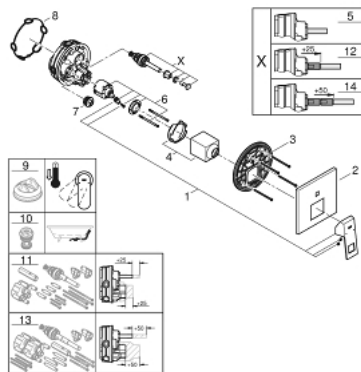

24 062 000 EUROCUBE SINGLE-LEVER MIXER WITH 2-WAY DIVERTER

PRODUCT DESCRIPTION

- Colour: chrome
- trim set for GROHE Rapido SmartBox (35 600/35 604)
- GROHE SilkMove 46 mm ceramic cartridge
- Wall escutcheon with GROHE FastFixation (covered escutcheon and shaft sealing, covered fixing)
- metal estucheon, retroactively 6° adjustable
- metal lever
- automatic 2-way diverter
- without roughing-in set 35 600/35 604 (please order separately)
- flow performance: outlet B = 27 l/min, outlet C = 27 l/min

24 062 000 EUROCUBE SINGLE-LEVER MIXER WITH 2-WAY DIVERTER

SPARE PARTS, July 2017 – spareParts.validDate.now

1: Lever (Order-nr. 46782000)

2: Escutcheon (Order-nr. 48431000)

3: Mounting plate (Order-nr. 48438000)

4: Cap (Order-nr. 46784000)

5: 3-Way Diverter Valve & Trim (Order-nr. 48442000)

6: Cartridge (Order-nr. 46048000)

7: Non-return valve (Order-nr. 49085000)

8: Seal (Order-nr. 48360000)

9: Temperature limiter (Order-nr. 46375000)*

10: **Backflow protection combination (EN1717)** (Order-nr. 14055000)*

11: Universal extension set single-lever mixers, 25 mm (Order-nr. 14056000)*

12: 3-Way Diverter Valve & Trim (Order-nr. 48444000)*

13: Universal extension set single-lever mixers, 50 mm (Order-nr. 14057000)*