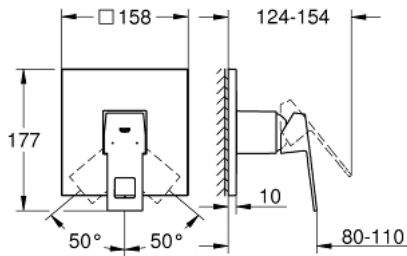

### PRODUCT DESCRIPTION

- Colour: chrome
- trim set for GROHE Rapido SmartBox (35 600/35 604)
- GROHE SilkMove 46 mm ceramic cartridge
- Wall escutcheon with GROHE FastFixation (covered escutcheon and shaft sealing, covered fixing)
- metal estucheon, retroactively 6° adjustable
- metal lever
- without roughing-in set 35 600/35 604 (please order separately)
- flow performance: outlet B or C = 30 l/min

## 24 061 000 EUROCUBE SINGLE-LEVER SHOWER MIXER

**SPARE PARTS**, July 2017 – spareParts.validDate.now

1: Lever (Order-nr. 46782000)

2: Escutcheon (Order-nr. 48430000)

3: Mounting plate (Order-nr. 48441000)

4: Cap (Order-nr. 46784000)

5: Cartridge (Order-nr. 46048000)

6: Seal (Order-nr. 48360000)

7: Temperature limiter (Order-nr. 46375000)\*

8: Universal extension set single-lever mixers, 25 mm (Order-nr. 14056000)\*