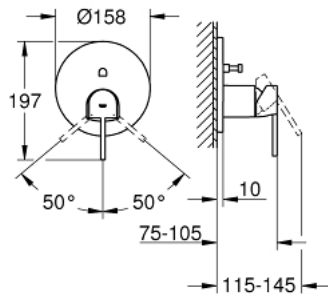

## 24 060 003 GROHE PLUS SINGLE-LEVER MIXER WITH 2-WAY DIVERTER

### PRODUCT DESCRIPTION

- Colour: chrome
- trim set for GROHE Rapido SmartBox (35 600/35 604)
- GROHE SilkMove 46 mm ceramic cartridge
- GROHE LongLife finish
- Wall escutcheon with GROHE FastFixation (covered escutcheon and shaft sealing, covered fixing)
- metal escutcheon, retroactively 6° adjustable
- metal lever
- automatic 2-way diverter
- flow performance: outlet B = 27 l/min, outlet C = 27 l/min
- Requires Rough-In Set (29 038 001) (sold separately)

## 24 060 003 GROHE PLUS SINGLE-LEVER MIXER WITH 2-WAY DIVERTER

**SPARE PARTS**, August 2018 – spareParts.validDate.now

- 1: lever (Order-nr. 48496000)
  - 2: escutcheon (Order-nr. 49118000)
  - 3: Mounting plate (Order-nr. 48438000)
  - 4: cap (Order-nr. 48495000)
  - 5: 3-Way Diverter Valve & Trim (Order-nr. 48442000)
  - 6: Cartridge (Order-nr. 46048000)
  - 7: Non-return valve (Order-nr. 49085000)
  - 8: Seal (Order-nr. 48360000)
  - 9: Temperature limiter (Order-nr. 46375000)\*
  - 10: **Backflow protection combination (EN1717)** (Order-nr. 14055000)\*
  - 11: Universal extension set single-lever mixers, 25 mm (Order-nr. 14056000)\*
  - 12: Universal extension set single-lever mixers, 50 mm (Order-nr. 14057000)\*
- \* Optional accessories