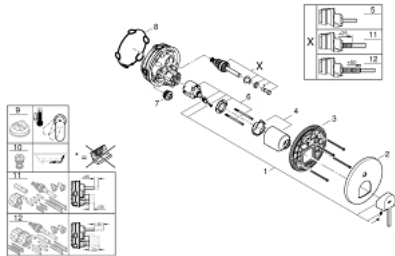

## 24 060 003 GROHE PLUS SINGLE-LEVER MIXER WITH 2-WAY DIVERTER

### PRODUCT DESCRIPTION

- Colour: chrome
- trim set for GROHE Rapido SmartBox (35 600/35 604)
- GROHE SilkMove 46 mm ceramic cartridge
- GROHE LongLife finish
- Wall escutcheon with GROHE FastFixation (covered escutcheon and shaft sealing, covered fixing)
- metal escutcheon, retroactively 6° adjustable
- metal lever
- automatic 2-way diverter
- flow performance: outlet B = 27 l/min, outlet C = 27 l/min
- Requires Rough-In Set (29 038 001) (sold separately)

## 24 060 003 GROHE PLUS SINGLE-LEVER MIXER WITH 2-WAY DIVERTER

**SPARE PARTS**, August 2018 – spareParts.validDate.now

- 1: lever (Order-nr. 48496000)
  - 2: escutcheon (Order-nr. 49118000)
  - 3: Mounting plate (Order-nr. 48438000)
  - 4: cap (Order-nr. 48495000)
  - 5: 3-Way Diverter Valve & Trim (Order-nr. 48442000)
  - 6: Cartridge (Order-nr. 46048000)
  - 7: Non-return valve (Order-nr. 49085000)
  - 8: Seal (Order-nr. 48360000)
  - 9: Temperature limiter (Order-nr. 46375000)\*
  - 10: **Backflow protection combination (EN1717)** (Order-nr. 14055000)\*
  - 11: Universal extension set single-lever mixers, 25 mm (Order-nr. 14056000)\*
  - 12: Universal extension set single-lever mixers, 50 mm (Order-nr. 14057000)\*
- \* Optional accessories