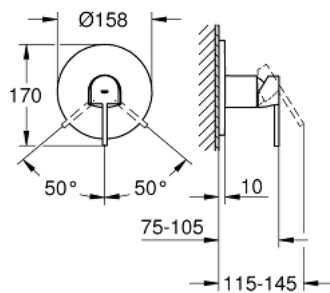

24 059 003 GROHE PLUS SINGLE-LEVER SHOWER MIXER

PRODUCT DESCRIPTION

- Colour: chrome
- trim set for GROHE Rapido SmartBox (35 600/35 604)
- GROHE SilkMove 46 mm ceramic cartridge
- GROHE LongLife finish
- Wall escutcheon with GROHE FastFixation (covered escutcheon and shaft sealing, covered fixing)
- metal escutcheon, retroactively 6° adjustable
- metal lever
- flow performance: outlet B or C = 30 l/min
- Requires Rough-In Set (29 038 001) (sold separately)

24 059 003 GROHE PLUS SINGLE-LEVER SHOWER MIXER

SPARE PARTS, August 2018 – spareParts.validDate.now

1: Lever (Order-nr. 48496000)

2: Escutcheon (Order-nr. 49116000)

3: Mounting plate (Order-nr. 48441000)

4: Cap (Order-nr. 48495000)

5: Cartridge (Order-nr. 46048000)

6: Seal (Order-nr. 48360000)

7: Temperature limiter (Order-nr. 46375000)*

8: **Backflow protection combination (EN1717)** (Order-nr. 14055000)*

9: Universal extension set single-lever mixers, 25 mm (Order-nr. 14056000)*

10: Universal extension set single-lever mixers, 50 mm (Order-nr. 14057000)*

* Optional accessories