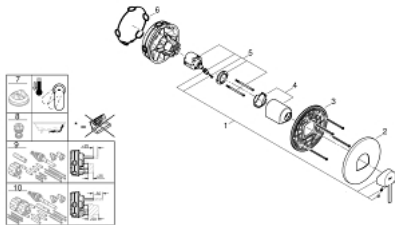

24 059 003 GROHE PLUS SINGLE-LEVER SHOWER MIXER

PRODUCT DESCRIPTION

- Colour: chrome
- trim set for GROHE Rapido SmartBox (35 600/35 604)
- GROHE SilkMove 46 mm ceramic cartridge
- GROHE LongLife finish
- Wall escutcheon with GROHE FastFixation (covered escutcheon and shaft sealing, covered fixing)
- metal escutcheon, retroactively 6° adjustable
- metal lever
- flow performance: outlet B or C = 30 l/min
- Requires Rough-In Set (29 038 001) (sold separately)

24 059 003 GROHE PLUS SINGLE-LEVER SHOWER MIXER

SPARE PARTS, August 2018 – spareParts.validDate.now

1: Lever (Order-nr. 48496000)

2: Escutcheon (Order-nr. 49116000)

3: Mounting plate (Order-nr. 48441000)

4: Cap (Order-nr. 48495000)

5: Cartridge (Order-nr. 46048000)

6: Seal (Order-nr. 48360000)

7: Temperature limiter (Order-nr. 46375000)*

8: **Backflow protection combination (EN1717)** (Order-nr. 14055000)*

9: Universal extension set single-lever mixers, 25 mm (Order-nr. 14056000)*

10: Universal extension set single-lever mixers, 50 mm (Order-nr. 14057000)*

* Optional accessories