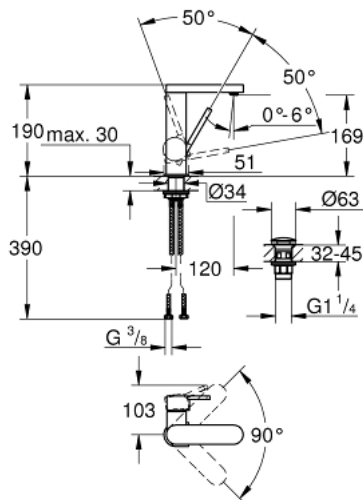

23 872 003 **GROHE PLUS SINGLE-LEVER BASIN MIXER 1/2"**
M-SIZE

PRODUCT DESCRIPTION

- Colour: chrome
- single hole installation
- metal lever
- GROHE SilkMove 28 mm ceramic cartridge
- With temperature limiter
- GROHE LongLife finish
- GROHE EcoJoy - less water, perfect flow
- maximum flow rate (at 3 bar): 5 l/min
- SpeedClean mousseur
- GROHE AquaGuide adjustable mousseur
- rapid installation system
- swivel spout with easy docking
- swivel area 90°
- smooth body with push-open waste set 1 1/4"
- flexible connection hoses

23 872 003 **GROHE PLUS SINGLE-LEVER BASIN MIXER 1/2"**
M-SIZE

SPARE PARTS, August 2018 – spareParts.validDate.now

1: Cartridge (Order-nr. 46963000)

2: Flow control (Order-nr. 48449000)

3: Shank mounting kit (Order-nr. 48384000)

4: Waste set with push-open plug (Order-nr. 65807000)