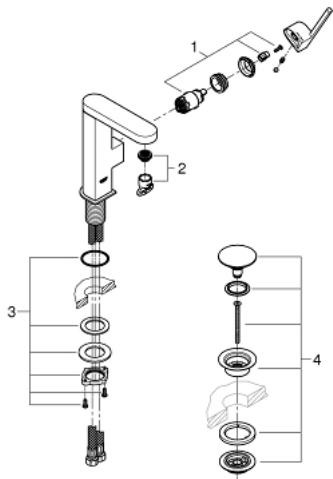

23 872 003 **GROHE PLUS SINGLE-LEVER BASIN MIXER 1/2"**
M-SIZE

PRODUCT DESCRIPTION

- Colour: chrome
- single hole installation
- metal lever
- GROHE SilkMove 28 mm ceramic cartridge
- With temperature limiter
- GROHE LongLife finish
- GROHE EcoJoy - less water, perfect flow
- maximum flow rate (at 3 bar): 5 l/min
- SpeedClean mousseur
- GROHE AquaGuide adjustable mousseur
- rapid installation system
- swivel spout with easy docking
- swivel area 90°
- smooth body with push-open waste set 1 1/4"
- flexible connection hoses

23 872 003 **GROHE PLUS SINGLE-LEVER BASIN MIXER 1/2"**
M-SIZE

SPARE PARTS, August 2018 – spareParts.validDate.now

1: Cartridge (Order-nr. 46963000)

2: Flow control (Order-nr. 48449000)

3: Shank mounting kit (Order-nr. 48384000)

4: Waste set with push-open plug (Order-nr. 65807000)