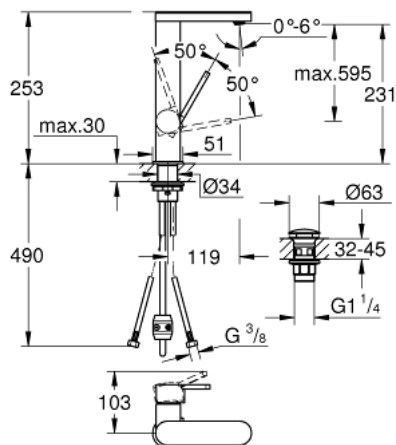

23 844 003 **GROHE PLUS SINGLE-LEVER BASIN MIXER 1/2"**
L-SIZE

PRODUCT DESCRIPTION

- Colour: chrome
- single hole installation
- metal lever
- GROHE SilkMove 28 mm ceramic cartridge
- With temperature limiter
- GROHE LongLife finish
- GROHE EcoJoy - less water, perfect flow
- maximum flow rate (at 3 bar): 5 l/min
- SpeedClean mousseur
- GROHE AquaGuide adjustable mousseur
- rapid installation system
- pull out spout
- Easy Docking Function guarantees easy retraction and smooth docking back to the starting position
- smooth body with push-open waste set 1 1/4"
- flexible connection hoses

23 844 003 **GROHE PLUS SINGLE-LEVER BASIN MIXER 1/2"**
L-SIZE

SPARE PARTS, April 2018 – spareParts.validDate.now

- 1: Cartridge (Order-nr. 46963000)
- 2: Shower outlet (Order-nr. 48454000)
- 2.1: flow control (Order-nr. 1137059990)
- 3: Pop-up rod (Order-nr. 46739000)
- 4: Shank mounting kit (Order-nr. 48384000)
- 5: Waste set with push-open plug (Order-nr. 65807000)
- 6: Hose for sink mixer with pull-out dual spray or mousseur (Order-nr. 48293000)