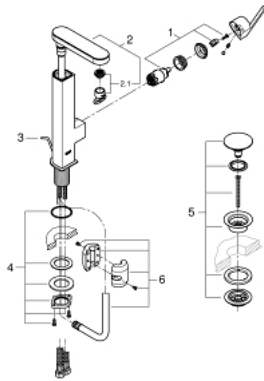

23 844 003 **GROHE PLUS SINGLE-LEVER BASIN MIXER 1/2"**
L-SIZE

PRODUCT DESCRIPTION

- Colour: chrome
- single hole installation
- metal lever
- GROHE SilkMove 28 mm ceramic cartridge
- With temperature limiter
- GROHE LongLife finish
- GROHE EcoJoy - less water, perfect flow
- maximum flow rate (at 3 bar): 5 l/min
- SpeedClean mousseur
- GROHE AquaGuide adjustable mousseur
- rapid installation system
- pull out spout
- Easy Docking Function guarantees easy retraction and smooth docking back to the starting position
- smooth body with push-open waste set 1 1/4"
- flexible connection hoses

23 844 003 **GROHE PLUS SINGLE-LEVER BASIN MIXER 1/2"**
L-SIZE

SPARE PARTS, April 2018 – spareParts.validDate.now

- 1: Cartridge (Order-nr. 46963000)
- 2: Shower outlet (Order-nr. 48454000)
- 2.1: flow control (Order-nr. 1137059990)
- 3: Pop-up rod (Order-nr. 46739000)
- 4: Shank mounting kit (Order-nr. 48384000)
- 5: Waste set with push-open plug (Order-nr. 65807000)
- 6: Hose for sink mixer with pull-out dual spray or mousseur (Order-nr. 48293000)