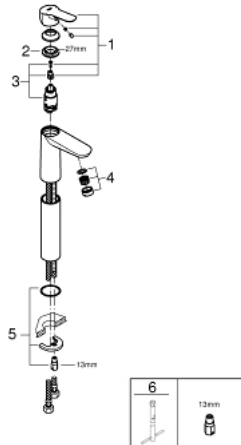

23 761 000 **BAUEDGE SINGLE-LEVER BASIN MIXER 1/2"**
XL-SIZE

PRODUCT DESCRIPTION

- Colour: chrome
- single hole installation
- For free-standing basins
- metal lever
- GROHE SmoothControl 28 mm ceramic cartridge
- GROHE LongLife finish
- GROHE EcoJoy - less water, perfect flow
- maximum flow rate (at 3 bar): 5 l/min
- rapid installation system
- Smooth body
- flexible connection hoses

23 761 000 **BAUEDGE SINGLE-LEVER BASIN MIXER 1/2"**
XL-SIZE

SPARE PARTS, May 2016 – spareParts.validDate.now

- 1: Lever (Order-nr. 46697000)
- 2: Fitting ring (Order-nr. 46715000)
- 3: Cartridge (Order-nr. 46580000)
- 4: Flow control (Order-nr. 48159000)
- 5: Shank mounting kit (Order-nr. 46249000)
- 6: Mounting wrench (Order-nr. 19017000)*