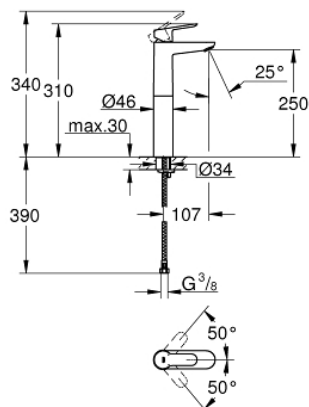

23 761 000 **BAUEDGE SINGLE-LEVER BASIN MIXER 1/2"**
XL-SIZE

PRODUCT DESCRIPTION

- Colour: chrome
- single hole installation
- For free-standing basins
- metal lever
- GROHE SmoothControl 28 mm ceramic cartridge
- GROHE LongLife finish
- GROHE EcoJoy - less water, perfect flow
- maximum flow rate (at 3 bar): 5 l/min
- rapid installation system
- Smooth body
- flexible connection hoses

23 761 000 **BAUEDGE SINGLE-LEVER BASIN MIXER 1/2"**
XL-SIZE

SPARE PARTS, May 2016 – spareParts.validDate.now

- 1: Lever (Order-nr. 46697000)
- 2: Fitting ring (Order-nr. 46715000)
- 3: Cartridge (Order-nr. 46580000)
- 4: Flow control (Order-nr. 48159000)
- 5: Shank mounting kit (Order-nr. 46249000)
- 6: Mounting wrench (Order-nr. 19017000)*