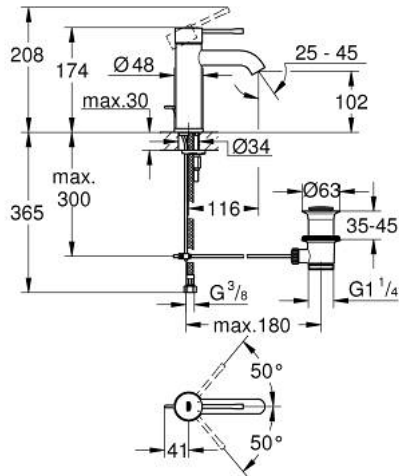

23 589 AL1 ESSENCE SINGLE-LEVER BASIN MIXER 1/2" S-SIZE

PRODUCT DESCRIPTION

- Colour: Brushed hard graphite
- single hole installation
- metal lever
- GROHE SilkMove 28 mm ceramic cartridge
- With temperature limiter
- GROHE LongLife finish
- GROHE EcoJoy - less water, perfect flow
- maximum flow rate (at 3 bar): 5.7 l/min
- GROHE AquaGuide adjustable mousseur
- GROHE FastFixation Plus installation system
- Pop-up waste set 1 1/4"
- flexible connection hoses

23 589 AL1 **ESSENCE SINGLE-LEVER BASIN MIXER 1/2"**
S-SIZE

SPARE PARTS, July 2016 – spareParts.validDate.now

- 1: Lever (Order-nr. 46917AL0)
 - 2: Fitting ring (Order-nr. 46715000)
 - 3: Cartridge (Order-nr. 46580000)
 - 4: Pop-up rod (Order-nr. 46739AL0)
 - 5: Spray plate (Order-nr. 48270000)
 - 6: Shank mounting kit (Order-nr. 46645000)
 - 7: 1 1/4" waste set (Order-nr. 28910AL0)
 - 7.1: Plug (Order-nr. 07182AL0)
 - 7.2: Eccentric rod (Order-nr. 07052000)
 - 8: Mounting wrench (Order-nr. 19017000)*
 - 9: Eccentric rod (Order-nr. 07341000)*
- * Optional accessories