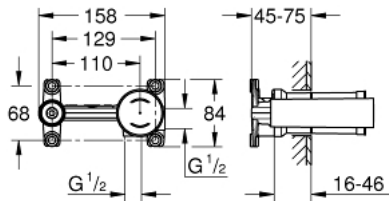

## 23 571 000 SINGLE-LEVER MIXER 1/2", UNIVERSAL CONCEALED BODY

### PRODUCT DESCRIPTION

- for 2-hole basin mixers
- Wall installation
- Without finishing trim set
- GROHE SilkMove 35 mm ceramic cartridge
- adjustable flow rate limiter
- With temperature limiter
- spout can be positioned on the right or left
- DR-brass
- includes mounting template
- allows for waterproofing of wall construction surrounding the concealed body
- with sealing sleeve

## 23 571 000 SINGLE-LEVER MIXER 1/2", UNIVERSAL CONCEALED BODY

**SPARE PARTS**, January 2015 – spareParts.validDate.now

1: Cartridge (Order-nr. 46374000)

2: Socket spanner (Order-nr. 19332000)\*

3: Extension for Volume Control (Order-nr. 46943000)\*