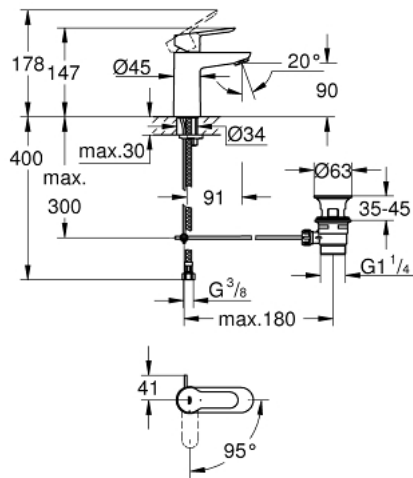

23 559 000 **BAUEDGE SINGLE-LEVER BASIN MIXER 1/2"**  
**S-SIZE**

**PRODUCT DESCRIPTION**

- Colour: chrome
- single hole installation
- metal lever
- GROHE SmoothControl 28 mm ceramic cartridge
- EcoMode - cold water flow in mid-lever position saves energy
- with integrated temperature limiter
- GROHE LongLife finish
- GROHE EcoJoy - less water, perfect flow
- maximum flow rate (at 3 bar): 5 l/min
- rapid installation system
- Pop-up waste set 1 1/4"
- flexible connection hoses

23 559 000 **BAUEDGE SINGLE-LEVER BASIN MIXER 1/2"**  
**S-SIZE**

**SPARE PARTS**, November 2014 – spareParts.validDate.now

- 1: Lever (Order-nr. 46923000)
- 2: Cartridge (Order-nr. 46580000)
- 3: Pop-up rod (Order-nr. 46739000)
- 4: Flow control (Order-nr. 48159000)
- 5: Shank mounting kit (Order-nr. 46249000)
- 6: 1 1/4" waste set (Order-nr. 28910000)
- 6.1: Plug (Order-nr. 07182000)
- 6.2: Eccentric rod (Order-nr. 07052000)
- 7: Mounting wrench (Order-nr. 19017000)\*
- 8: Eccentric rod (Order-nr. 07341000)\*