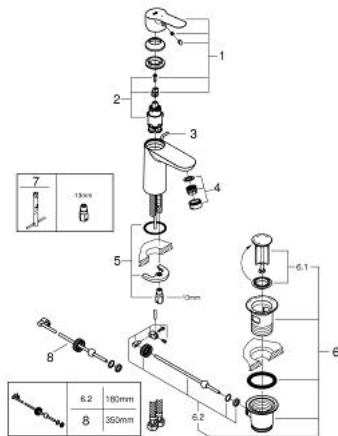

23 559 000 **BAUEDGE SINGLE-LEVER BASIN MIXER 1/2"**  
**S-SIZE**

**PRODUCT DESCRIPTION**

- Colour: chrome
- single hole installation
- metal lever
- GROHE SmoothControl 28 mm ceramic cartridge
- EcoMode - cold water flow in mid-lever position saves energy
- with integrated temperature limiter
- GROHE LongLife finish
- GROHE EcoJoy - less water, perfect flow
- maximum flow rate (at 3 bar): 5 l/min
- rapid installation system
- Pop-up waste set 1 1/4"
- flexible connection hoses

23 559 000 **BAUEDGE SINGLE-LEVER BASIN MIXER 1/2"**  
**S-SIZE**

**SPARE PARTS**, November 2014 – spareParts.validDate.now

- 1: Lever (Order-nr. 46923000)
- 2: Cartridge (Order-nr. 46580000)
- 3: Pop-up rod (Order-nr. 46739000)
- 4: Flow control (Order-nr. 48159000)
- 5: Shank mounting kit (Order-nr. 46249000)
- 6: 1 1/4" waste set (Order-nr. 28910000)
- 6.1: Plug (Order-nr. 07182000)
- 6.2: Eccentric rod (Order-nr. 07052000)
- 7: Mounting wrench (Order-nr. 19017000)\*
- 8: Eccentric rod (Order-nr. 07341000)\*