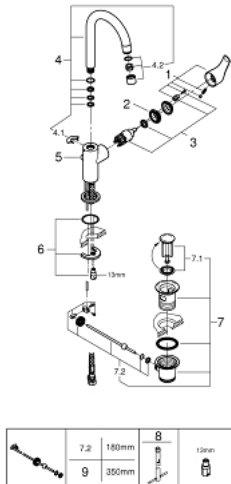

23 537 002 **EUROSMART SINGLE-LEVER BASIN MIXER 1/2"**
L-SIZE

PRODUCT DESCRIPTION

- Colour: chrome
- single hole installation
- metal lever
- GROHE SilkMove 28 mm ceramic cartridge
- With temperature limiter
- GROHE LongLife finish
- GROHE EcoJoy - less water, perfect flow
- maximum flow rate (at 3 bar): 5 l/min
- GROHE FastFixation installation system
- swivel tubular spout, swivel area 360°
- Pop-up waste set 1 1/4"
- flexible connection hoses

23 537 002 **EUROSMART SINGLE-LEVER BASIN MIXER 1/2"**
L-SIZE

SPARE PARTS, January 2019 – spareParts.validDate.now

- 1: Lever (Order-nr. 46900000)
 - 2: Fitting ring (Order-nr. 46715000)
 - 3: Cartridge (Order-nr. 46580000)
 - 4: Tubular spout (Order-nr. 13368000)
 - 4.1: Safety ring (Order-nr. 4825700M)
 - 4.2: Flow control (Order-nr. 13967000)
 - 5: Pop-up rod (Order-nr. 06329000)
 - 6: Shank mounting kit (Order-nr. 46249000)
 - 7: 1 1/4" waste set (Order-nr. 28910000)
 - 7.1: Plug (Order-nr. 07182000)
 - 7.2: Eccentric rod (Order-nr. 07052000)
 - 8: Mounting wrench (Order-nr. 19017000)*
 - 9: Eccentric rod (Order-nr. 07341000)*
- * Optional accessories