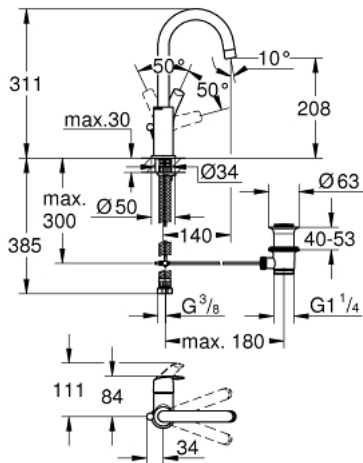

23 537 002 **EUROSMART SINGLE-LEVER BASIN MIXER 1/2"**
L-SIZE

PRODUCT DESCRIPTION

- Colour: chrome
- single hole installation
- metal lever
- GROHE SilkMove 28 mm ceramic cartridge
- With temperature limiter
- GROHE LongLife finish
- GROHE EcoJoy - less water, perfect flow
- maximum flow rate (at 3 bar): 5 l/min
- GROHE FastFixation installation system
- swivel tubular spout, swivel area 360°
- Pop-up waste set 1 1/4"
- flexible connection hoses

23 537 002 **EUROSMART SINGLE-LEVER BASIN MIXER 1/2"**
L-SIZE

SPARE PARTS, January 2019 – spareParts.validDate.now

- 1: Lever (Order-nr. 46900000)
 - 2: Fitting ring (Order-nr. 46715000)
 - 3: Cartridge (Order-nr. 46580000)
 - 4: Tubular spout (Order-nr. 13368000)
 - 4.1: Safety ring (Order-nr. 4825700M)
 - 4.2: Flow control (Order-nr. 13967000)
 - 5: Pop-up rod (Order-nr. 06329000)
 - 6: Shank mounting kit (Order-nr. 46249000)
 - 7: 1 1/4" waste set (Order-nr. 28910000)
 - 7.1: Plug (Order-nr. 07182000)
 - 7.2: Eccentric rod (Order-nr. 07052000)
 - 8: Mounting wrench (Order-nr. 19017000)*
 - 9: Eccentric rod (Order-nr. 07341000)*
- * Optional accessories