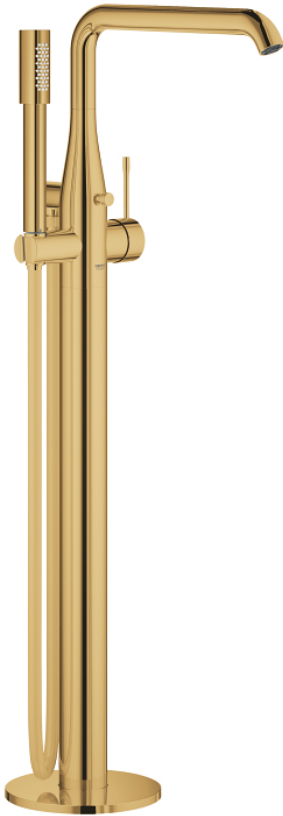

23 491 GL1 ESSENCE SINGLE-LEVER BATH MIXER 1/2", FLOOR MOUNTED

PRODUCT DESCRIPTION

- Colour: Cool sunrise
- for use with rough-in set 45 984
- Requires Rough-In Set (29 038 001) (sold separately)
- GROHE SilkMove 35 mm ceramic cartridge
- With temperature limiter
- GROHE LongLife finish
- Automatic diverter: bath/shower
- Swivel tubular spout with mousseur and stop limiter
- projection 277 mm
- 1/2" Integrated non-return valve in the shower outlet
- With shower holder
- metal stick hand shower
- Silverflex shower hose 1250 mm 1/2" x 1/2" (28 362)
- protected against backflow
- min. recommended pressure 1.0 bar