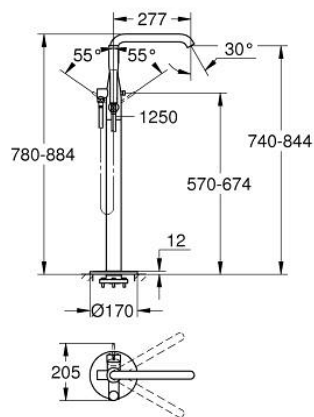

23 491 AL1 ESSENCE SINGLE-LEVER BATH MIXER 1/2", FLOOR MOUNTED

PRODUCT DESCRIPTION

- Colour: Brushed hard graphite
- for use with rough-in set 45 984
- Requires Rough-In Set (29 038 001) (sold separately)
- GROHE SilkMove 35 mm ceramic cartridge
- With temperature limiter
- GROHE LongLife finish
- Automatic diverter: bath/shower
- Swivel tubular spout with mousseur and stop limiter
- projection 277 mm
- 1/2" Integrated non-return valve in the shower outlet
- With shower holder
- metal stick hand shower
- Silverflex shower hose 1250 mm 1/2" x 1/2" (28 362)
- protected against backflow
- min. recommended pressure 1.0 bar

23 491 AL1 ESSENCE SINGLE-LEVER BATH MIXER 1/2", FLOOR MOUNTED

SPARE PARTS, July 2016 – spareParts.validDate.now

- 1: Lever (Order-nr. 46916AL0)
- 2: Cartridge (Order-nr. 46374000)
- 3: Flow control (Order-nr. 13926000)
- 4: Sealing washer (Order-nr. 0128500M)
- 5: Dirt strainer (Order-nr. 0700200M)
- 6: Diverter knob (Order-nr. 64989AL0)
- 7: 3-Way Diverter Valve & Trim (Order-nr. 65655AL0)
- 8: Non-return valve (Order-nr. 08565000)