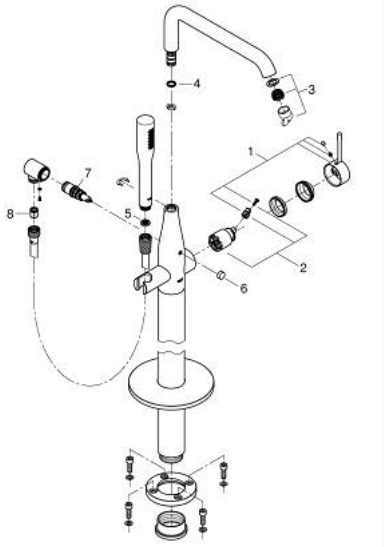

23 491 AL1 ESSENCE SINGLE-LEVER BATH MIXER 1/2", FLOOR MOUNTED

PRODUCT DESCRIPTION

- Colour: Brushed hard graphite
- for use with rough-in set 45 984
- Requires Rough-In Set (29 038 001) (sold separately)
- GROHE SilkMove 35 mm ceramic cartridge
- With temperature limiter
- GROHE LongLife finish
- Automatic diverter: bath/shower
- Swivel tubular spout with mousseur and stop limiter
- projection 277 mm
- 1/2" Integrated non-return valve in the shower outlet
- With shower holder
- metal stick hand shower
- Silverflex shower hose 1250 mm 1/2" x 1/2" (28 362)
- protected against backflow
- min. recommended pressure 1.0 bar

23 491 AL1 ESSENCE SINGLE-LEVER BATH MIXER 1/2", FLOOR MOUNTED

SPARE PARTS, July 2016 – spareParts.validDate.now

- 1: Lever (Order-nr. 46916AL0)
- 2: Cartridge (Order-nr. 46374000)
- 3: Flow control (Order-nr. 13926000)
- 4: Sealing washer (Order-nr. 0128500M)
- 5: Dirt strainer (Order-nr. 0700200M)
- 6: Diverter knob (Order-nr. 64989AL0)
- 7: 3-Way Diverter Valve & Trim (Order-nr. 65655AL0)
- 8: Non-return valve (Order-nr. 08565000)