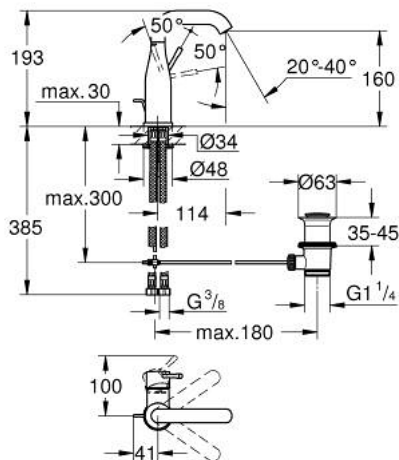

23 462 GL1 **ESSENCE SINGLE-LEVER BASIN MIXER 1/2"**  
**M-SIZE**

**PRODUCT DESCRIPTION**

- Colour: Cool sunrise
- single hole installation
- metal lever
- GROHE SilkMove 28 mm ceramic cartridge
- With temperature limiter
- GROHE LongLife finish
- GROHE EcoJoy - less water, perfect flow
- maximum flow rate (at 3 bar): 5.7 l/min
- GROHE AquaGuide adjustable mousseur
- GROHE FastFixation Plus installation system
- Swivel tubular spout with mousseur and stop limiter
- Pop-up waste set 1 1/4"
- flexible connection hoses
- min. recommended pressure 1.0 bar

## 23 462 GL1 ESSENCE SINGLE-LEVER BASIN MIXER 1/2" M-SIZE

### SPARE PARTS, February 2022 – spareParts.validDate.now

- 1: Lever (Order-nr. 46919GL0)
  - 2: Cartridge (Order-nr. 46580000)
  - 3: screw ring (Order-nr. 48591000)
  - 4: Tubular spout (Order-nr. 13373GL0)
  - 4.1: Flow control (Order-nr. 48270000)
  - 4.2: Sealing washer (Order-nr. 0128500M)
  - 4.3: Safety ring (Order-nr. 4826600M)
  - 5: lift rod (Order-nr. 46739GL0)
  - 6: Escutcheon (Order-nr. 48603GL0)
  - 7: Shank mounting kit (Order-nr. 46645000)
  - 8: 1 1/4" waste set (Order-nr. 28910GL0)
  - 8.1: Plug (Order-nr. 07182GL0)
  - 8.2: Eccentric rod (Order-nr. 07052000)
  - 9: Connection hose (Order-nr. 46255000)
  - 10: Mounting wrench (Order-nr. 19017000)\*
  - 11: Eccentric rod (Order-nr. 07341000)\*
- \* Optional accessories