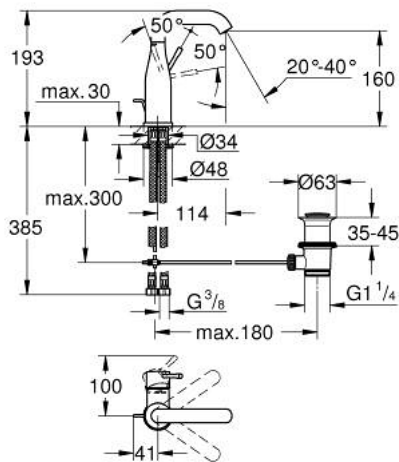

## 23 462 GL1 ESSENCE SINGLE-LEVER BASIN MIXER 1/2" M-SIZE

### PRODUCT DESCRIPTION

- Colour: Cool sunrise
- single hole installation
- metal lever
- GROHE SilkMove 28 mm ceramic cartridge
- With temperature limiter
- GROHE LongLife finish
- GROHE EcoJoy mousseur 5.7 l/min
- GROHE AquaGuide adjustable mousseur
- GROHE FastFixation Plus installation system
- Swivel tubular spout with mousseur and stop limiter
- Pop-up waste set 1 1/4"
- flexible connection hoses
- min. recommended pressure 1.0 bar

### SPARE PARTS, February 2022 – spareParts.validDate.now

- 1: Lever (Order-nr. 46919GL0)
  - 2: Cartridge (Order-nr. 46580000)
  - 3: screw ring (Order-nr. 48591000)
  - 4: Tubular spout (Order-nr. 13373GL0)
  - 4.1: Flow control (Order-nr. 48270000)
  - 4.2: Sealing washer (Order-nr. 0128500M)
  - 4.3: Safety ring (Order-nr. 4826600M)
  - 5: lift rod (Order-nr. 46739GL0)
  - 6: Escutcheon (Order-nr. 48603GL0)
  - 7: Shank mounting kit (Order-nr. 46645000)
  - 8: 1 1/4" waste set (Order-nr. 28910GL0)
  - 8.1: Plug (Order-nr. 07182GL0)
  - 8.2: Eccentric rod (Order-nr. 07052000)
  - 9: Connection hose (Order-nr. 46255000)
  - 10: Mounting wrench (Order-nr. 19017000)\*
  - 11: Eccentric rod (Order-nr. 07341000)\*
- \* Optional accessories