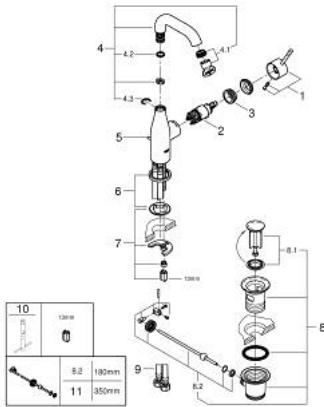

23 462 DL1 ESSENCE SINGLE-LEVER BASIN MIXER 1/2" M-SIZE

PRODUCT DESCRIPTION

- Colour: Brushed warm sunset
- single hole installation
- metal lever
- GROHE SilkMove 28 mm ceramic cartridge
- With temperature limiter
- GROHE LongLife finish
- GROHE EcoJoy mousseur 5.7 l/min
- GROHE AquaGuide adjustable mousseur
- GROHE FastFixation Plus installation system
- Swivel tubular spout with mousseur and stop limiter
- Pop-up waste set 1 1/4"
- flexible connection hoses
- min. recommended pressure 1.0 bar

23 462 DL1 **ESSENCE SINGLE-LEVER BASIN MIXER 1/2"**
M-SIZE

SPARE PARTS, February 2022 – spareParts.validDate.now

- 1: Lever (Order-nr. 46919DL0)
 - 2: Cartridge (Order-nr. 46580000)
 - 3: screw ring (Order-nr. 48591000)
 - 4: Tubular spout (Order-nr. 13373DL0)
 - 4.1: Flow control (Order-nr. 48270000)
 - 4.2: Sealing washer (Order-nr. 0128500M)
 - 4.3: Safety ring (Order-nr. 4826600M)
 - 5: lift rod (Order-nr. 46739DL0)
 - 6: Escutcheon (Order-nr. 48603DL0)
 - 7: Shank mounting kit (Order-nr. 46645000)
 - 8: 1 1/4" waste set (Order-nr. 28910DL0)
 - 8.1: Plug (Order-nr. 07182DL0)
 - 8.2: Eccentric rod (Order-nr. 07052000)
 - 9: Connection hose (Order-nr. 46255000)
 - 10: Mounting wrench (Order-nr. 19017000)*
 - 11: Eccentric rod (Order-nr. 07341000)*
- * Optional accessories