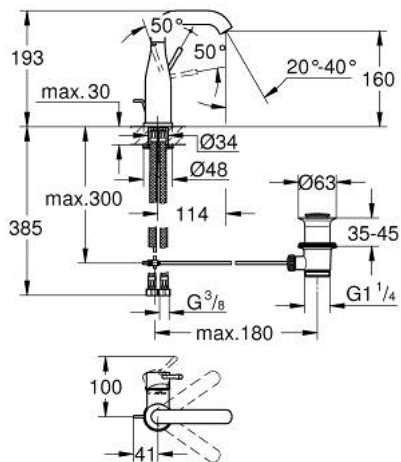

23 462 DL1 ESSENCE SINGLE-LEVER BASIN MIXER 1/2" M-SIZE

PRODUCT DESCRIPTION

- Colour: Brushed warm sunset
- single hole installation
- metal lever
- GROHE SilkMove 28 mm ceramic cartridge
- With temperature limiter
- GROHE LongLife finish
- GROHE EcoJoy mousseur 5.7 l/min
- GROHE AquaGuide adjustable mousseur
- GROHE FastFixation Plus installation system
- Swivel tubular spout with mousseur and stop limiter
- Pop-up waste set 1 1/4"
- flexible connection hoses
- min. recommended pressure 1.0 bar

23 462 DL1 **ESSENCE SINGLE-LEVER BASIN MIXER 1/2"**
M-SIZE

SPARE PARTS, February 2022 – spareParts.validDate.now

- 1: Lever (Order-nr. 46919DL0)
 - 2: Cartridge (Order-nr. 46580000)
 - 3: screw ring (Order-nr. 48591000)
 - 4: Tubular spout (Order-nr. 13373DL0)
 - 4.1: Flow control (Order-nr. 48270000)
 - 4.2: Sealing washer (Order-nr. 0128500M)
 - 4.3: Safety ring (Order-nr. 4826600M)
 - 5: lift rod (Order-nr. 46739DL0)
 - 6: Escutcheon (Order-nr. 48603DL0)
 - 7: Shank mounting kit (Order-nr. 46645000)
 - 8: 1 1/4" waste set (Order-nr. 28910DL0)
 - 8.1: Plug (Order-nr. 07182DL0)
 - 8.2: Eccentric rod (Order-nr. 07052000)
 - 9: Connection hose (Order-nr. 46255000)
 - 10: Mounting wrench (Order-nr. 19017000)*
 - 11: Eccentric rod (Order-nr. 07341000)*
- * Optional accessories