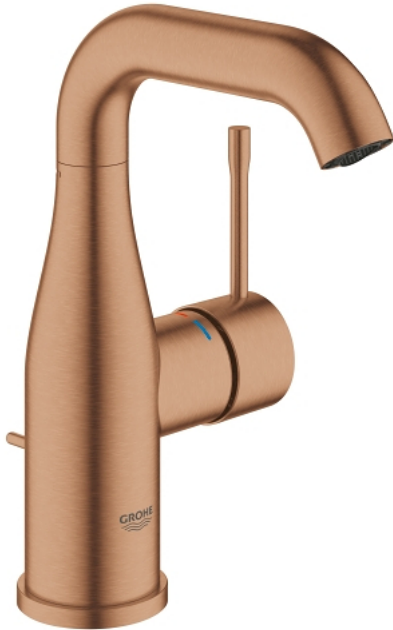

23 462 DL1 ESSENCE SINGLE-LEVER BASIN MIXER 1/2" M-SIZE

PRODUCT DESCRIPTION

- Colour: Brushed warm sunset
- single hole installation
- metal lever
- GROHE SilkMove 28 mm ceramic cartridge
- With temperature limiter
- GROHE LongLife finish
- GROHE EcoJoy mousseur 5.7 l/min
- GROHE AquaGuide adjustable mousseur
- GROHE FastFixation Plus installation system
- Swivel tubular spout with mousseur and stop limiter
- Pop-up waste set 1 1/4"
- flexible connection hoses
- min. recommended pressure 1.0 bar

23 462 DL1 **ESSENCE SINGLE-LEVER BASIN MIXER 1/2"**
M-SIZE

SPARE PARTS, February 2022 – spareParts.validDate.now

- 1: Lever (Order-nr. 46919DL0)
 - 2: Cartridge (Order-nr. 46580000)
 - 3: screw ring (Order-nr. 48591000)
 - 4: Tubular spout (Order-nr. 13373DL0)
 - 4.1: Flow control (Order-nr. 48270000)
 - 4.2: Sealing washer (Order-nr. 0128500M)
 - 4.3: Safety ring (Order-nr. 4826600M)
 - 5: lift rod (Order-nr. 46739DL0)
 - 6: Escutcheon (Order-nr. 48603DL0)
 - 7: Shank mounting kit (Order-nr. 46645000)
 - 8: 1 1/4" waste set (Order-nr. 28910DL0)
 - 8.1: Plug (Order-nr. 07182DL0)
 - 8.2: Eccentric rod (Order-nr. 07052000)
 - 9: Connection hose (Order-nr. 46255000)
 - 10: Mounting wrench (Order-nr. 19017000)*
 - 11: Eccentric rod (Order-nr. 07341000)*
- * Optional accessories