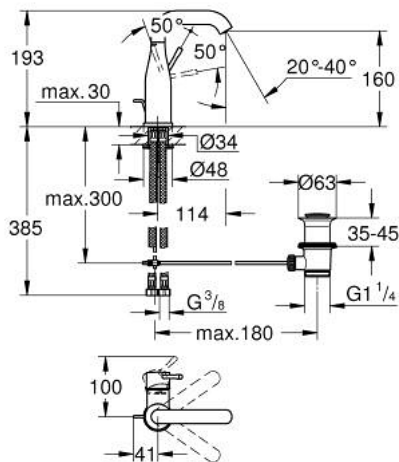

23 462 AL1 ESSENCE SINGLE-LEVER BASIN MIXER 1/2" M-SIZE

PRODUCT DESCRIPTION

- Colour: Brushed hard graphite
- single hole installation
- metal lever
- GROHE SilkMove 28 mm ceramic cartridge
- With temperature limiter
- GROHE LongLife finish
- GROHE EcoJoy mousseur 5.7 l/min
- GROHE AquaGuide adjustable mousseur
- GROHE FastFixation Plus installation system
- Swivel tubular spout with mousseur and stop limiter
- Pop-up waste set 1 1/4"
- flexible connection hoses
- min. recommended pressure 1.0 bar

23 462 AL1 ESSENCE SINGLE-LEVER BASIN MIXER 1/2" M-SIZE

SPARE PARTS, February 2022 – spareParts.validDate.now

- 1: Lever (Order-nr. 46919AL0)
 - 2: Cartridge (Order-nr. 46580000)
 - 3: screw ring (Order-nr. 48591000)
 - 4: Tubular spout (Order-nr. 13373AL0)
 - 4.1: Flow control (Order-nr. 48270000)
 - 4.2: Sealing washer (Order-nr. 0128500M)
 - 4.3: Safety ring (Order-nr. 4826600M)
 - 5: Pop-up rod (Order-nr. 46739AL0)
 - 6: Escutcheon (Order-nr. 48603AL0)
 - 7: Shank mounting kit (Order-nr. 46645000)
 - 8: 1 1/4" waste set (Order-nr. 28910AL0)
 - 8.1: Plug (Order-nr. 07182AL0)
 - 8.2: Eccentric rod (Order-nr. 07052000)
 - 9: Connection hose (Order-nr. 46255000)
 - 10: Mounting wrench (Order-nr. 19017000)*
 - 11: Eccentric rod (Order-nr. 07341000)*
- * Optional accessories