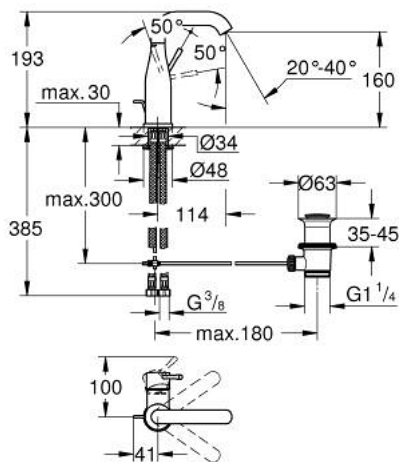

23 462 001 **ESSENCE SINGLE-LEVER BASIN MIXER 1/2"**
M-SIZE

PRODUCT DESCRIPTION

- Colour: chrome
- single hole installation
- metal lever
- GROHE SilkMove 28 mm ceramic cartridge
- With temperature limiter
- GROHE LongLife finish
- GROHE EcoJoy mousseur 5.7 l/min
- GROHE AquaGuide adjustable mousseur
- GROHE FastFixation Plus installation system
- Swivel tubular spout with mousseur and stop limiter
- Pop-up waste set 1 1/4"
- flexible connection hoses
- min. recommended pressure 1.0 bar

23 462 001 **ESSENCE SINGLE-LEVER BASIN MIXER 1/2"**
M-SIZE

SPARE PARTS, February 2022 – spareParts.validDate.now

- 1: Lever (Order-nr. 46919000)
 - 2: Cartridge (Order-nr. 46580000)
 - 3: screw ring (Order-nr. 48591000)
 - 4: Tubular spout (Order-nr. 13373000)
 - 4.1: Spray plate (Order-nr. 48270000)
 - 4.2: Sealing washer (Order-nr. 0128500M)
 - 4.3: Safety ring (Order-nr. 4826600M)
 - 5: Pop-up rod (Order-nr. 46739000)
 - 6: Escutcheon (Order-nr. 48603000)
 - 7: Shank mounting kit (Order-nr. 46645000)
 - 8: 1 1/4" waste set (Order-nr. 28910000)
 - 8.1: Plug (Order-nr. 07182000)
 - 8.2: Eccentric rod (Order-nr. 07052000)
 - 9: Connection hose (Order-nr. 46255000)
 - 10: Mounting wrench (Order-nr. 19017000)*
 - 11: Eccentric rod (Order-nr. 07341000)*
- * Optional accessories