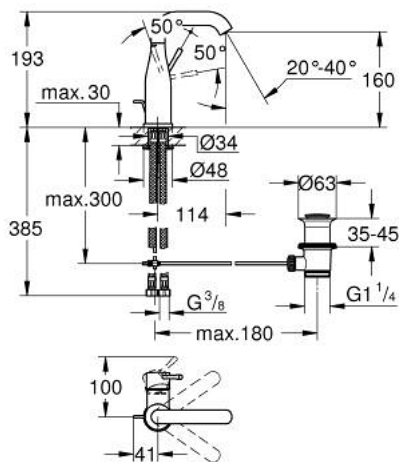

23 462 001 **ESSENCE SINGLE-LEVER BASIN MIXER 1/2"**
M-SIZE

PRODUCT DESCRIPTION

- Colour: chrome
- single hole installation
- metal lever
- GROHE SilkMove 28 mm ceramic cartridge
- With temperature limiter
- GROHE LongLife finish
- GROHE EcoJoy - less water, perfect flow
- maximum flow rate (at 3 bar): 5.7 l/min
- GROHE AquaGuide adjustable mousseur
- GROHE FastFixation Plus installation system
- Swivel tubular spout with mousseur and stop limiter
- Pop-up waste set 1 1/4"
- flexible connection hoses
- min. recommended pressure 1.0 bar

23 462 001 **ESSENCE SINGLE-LEVER BASIN MIXER 1/2"**
M-SIZE

SPARE PARTS, February 2022 – spareParts.validDate.now

- 1: Lever (Order-nr. 46919000)
 - 2: Cartridge (Order-nr. 46580000)
 - 3: screw ring (Order-nr. 48591000)
 - 4: Tubular spout (Order-nr. 13373000)
 - 4.1: Spray plate (Order-nr. 48270000)
 - 4.2: Sealing washer (Order-nr. 0128500M)
 - 4.3: Safety ring (Order-nr. 4826600M)
 - 5: Pop-up rod (Order-nr. 46739000)
 - 6: Escutcheon (Order-nr. 48603000)
 - 7: Shank mounting kit (Order-nr. 46645000)
 - 8: 1 1/4" waste set (Order-nr. 28910000)
 - 8.1: Plug (Order-nr. 07182000)
 - 8.2: Eccentric rod (Order-nr. 07052000)
 - 9: Connection hose (Order-nr. 46255000)
 - 10: Mounting wrench (Order-nr. 19017000)*
 - 11: Eccentric rod (Order-nr. 07341000)*
- * Optional accessories