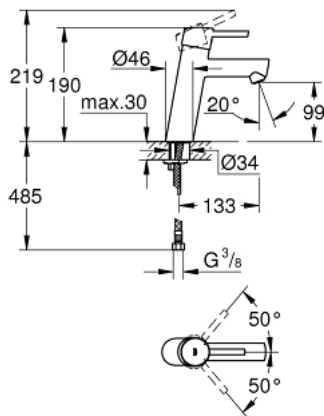

23 451 001 **CONCETTO SINGLE-LEVER BASIN MIXER 1/2"**  
**M-SIZE**

**PRODUCT DESCRIPTION**

- Colour: chrome
- single hole installation
- metal lever
- GROHE SilkMove 28 mm ceramic cartridge
- With temperature limiter
- GROHE LongLife finish
- GROHE EcoJoy - less water, perfect flow
- maximum flow rate (at 3 bar): 5 l/min
- SpeedClean mousseur
- GROHE FastFixation installation system
- Smooth body
- flexible connection hoses
- min. recommended pressure 1.0 bar

23 451 001 **CONCETTO SINGLE-LEVER BASIN MIXER 1/2"**  
**M-SIZE**

**SPARE PARTS**, September 2013 – spareParts.validDate.now

1: Lever (Order-nr. 46753000)

2: Fitting ring (Order-nr. 46715000)

3: Cartridge (Order-nr. 46580000)

4: Flow control (Order-nr. 13935000)

5: Shank mounting kit (Order-nr. 46249000)

6: Mounting wrench (Order-nr. 19017000)\*

7: Base plate (Order-nr. 48165000)\*

\* Optional accessories