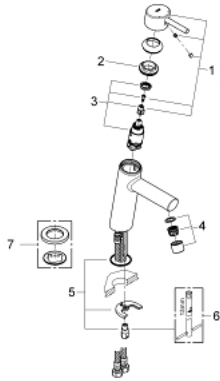

23 451 001 **CONCETTO SINGLE-LEVER BASIN MIXER 1/2"**  
**M-SIZE**

**PRODUCT DESCRIPTION**

- Colour: chrome
- single hole installation
- metal lever
- GROHE SilkMove 28 mm ceramic cartridge
- With temperature limiter
- GROHE LongLife finish
- GROHE EcoJoy - less water, perfect flow
- maximum flow rate (at 3 bar): 5 l/min
- SpeedClean mousseur
- GROHE FastFixation installation system
- Smooth body
- flexible connection hoses
- min. recommended pressure 1.0 bar

23 451 001 **CONCETTO SINGLE-LEVER BASIN MIXER 1/2"**  
**M-SIZE**

**SPARE PARTS**, September 2013 – spareParts.validDate.now

1: Lever (Order-nr. 46753000)

2: Fitting ring (Order-nr. 46715000)

3: Cartridge (Order-nr. 46580000)

4: Flow control (Order-nr. 13935000)

5: Shank mounting kit (Order-nr. 46249000)

6: Mounting wrench (Order-nr. 19017000)\*

7: Base plate (Order-nr. 48165000)\*

\* Optional accessories