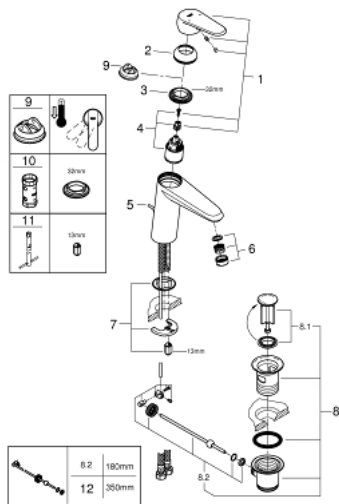

23 448 002 **EURODISC COSMOPOLITAN SINGLE-LEVER BASIN MIXER 1/2"**
M-SIZE

PRODUCT DESCRIPTION

- Colour: chrome
- single hole installation
- metal lever
- GROHE SilkMove 35 mm ceramic cartridge
- adjustable flow rate limiter
- Adjustable minimum flow rate 2.5 l/min
- GROHE LongLife finish
- GROHE EcoJoy - less water, perfect flow
- maximum flow rate (at 3 bar): 5 l/min
- GROHE FastFixation Plus installation system
- Pop-up waste set 1 1/4"
- flexible connection hoses
- min. recommended pressure 1.0 bar

23 448 002 **EURODISC COSMOPOLITAN SINGLE-LEVER BASIN MIXER 1/2"**
M-SIZE

SPARE PARTS, September 2013 – spareParts.validDate.now

- 1: Lever (Order-nr. 46738000)
- 2: Cap (Order-nr. 46492000)
- 3: Screw coupling (Order-nr. 46460000)
- 4: Cartridge (Order-nr. 46374000)
- 5: Pop-up rod (Order-nr. 46739000)
- 6: Flow control (Order-nr. 48159000)
- 7: Shank mounting kit (Order-nr. 46645000)
- 8: 1 1/4" waste set (Order-nr. 28910000)
- 8.1: Plug (Order-nr. 07182000)
- 8.2: Eccentric rod (Order-nr. 07052000)
- 9: Temperature limiter (Order-nr. 46375000)*
- 10: Socket spanner (Order-nr. 19332000)*
- 11: Mounting wrench (Order-nr. 19017000)*
- 12: Eccentric rod (Order-nr. 07341000)*