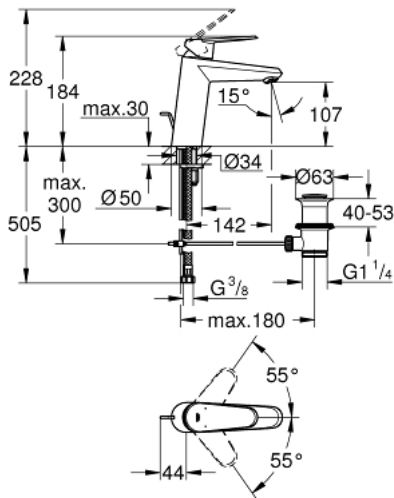

23 448 002 **EURODISC COSMOPOLITAN SINGLE-LEVER BASIN MIXER 1/2"**
M-SIZE

PRODUCT DESCRIPTION

- Colour: chrome
- single hole installation
- metal lever
- GROHE SilkMove 35 mm ceramic cartridge
- adjustable flow rate limiter
- Adjustable minimum flow rate 2.5 l/min
- GROHE LongLife finish
- GROHE EcoJoy - less water, perfect flow
- maximum flow rate (at 3 bar): 5 l/min
- GROHE FastFixation Plus installation system
- Pop-up waste set 1 1/4"
- flexible connection hoses
- min. recommended pressure 1.0 bar

23 448 002 **EURODISC COSMOPOLITAN SINGLE-LEVER BASIN MIXER 1/2"**
M-SIZE

SPARE PARTS, September 2013 – spareParts.validDate.now

- 1: Lever (Order-nr. 46738000)
- 2: Cap (Order-nr. 46492000)
- 3: Screw coupling (Order-nr. 46460000)
- 4: Cartridge (Order-nr. 46374000)
- 5: Pop-up rod (Order-nr. 46739000)
- 6: Flow control (Order-nr. 48159000)
- 7: Shank mounting kit (Order-nr. 46645000)
- 8: 1 1/4" waste set (Order-nr. 28910000)
- 8.1: Plug (Order-nr. 07182000)
- 8.2: Eccentric rod (Order-nr. 07052000)
- 9: Temperature limiter (Order-nr. 46375000)*
- 10: Socket spanner (Order-nr. 19332000)*
- 11: Mounting wrench (Order-nr. 19017000)*
- 12: Eccentric rod (Order-nr. 07341000)*