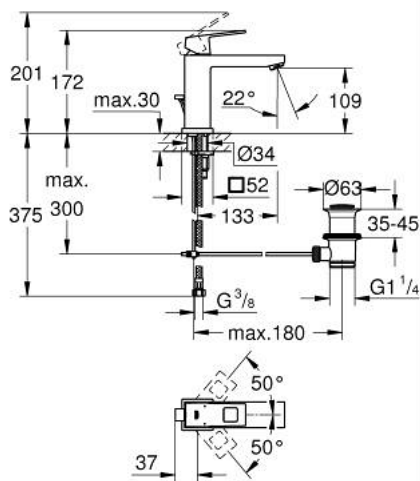

23 445 000 EUROCUBE SINGLE-LEVER BASIN MIXER 1/2" M-SIZE

PRODUCT DESCRIPTION

- Colour: chrome
- single hole installation
- metal lever
- GROHE SilkMove 28 mm ceramic cartridge
- With temperature limiter
- GROHE LongLife finish
- GROHE EcoJoy - less water, perfect flow
- maximum flow rate (at 3 bar): 5 l/min
- SpeedClean mousseur
- GROHE FastFixation Plus installation system
- Pop-up waste set 1 1/4"
- flexible connection hoses
- min. recommended pressure 1.0 bar

23 445 000 **EUROCUBE SINGLE-LEVER BASIN MIXER 1/2"**
M-SIZE

SPARE PARTS, September 2013 – spareParts.validDate.now

- 1: Lever (Order-nr. 46786000)
- 2: Fitting ring (Order-nr. 46715000)
- 3: Cartridge (Order-nr. 46580000)
- 4: Flow control (Order-nr. 48159000)
- 5: Pop-up rod (Order-nr. 46787000)
- 6: Shank mounting kit (Order-nr. 46645000)
- 7: 1 1/4" waste set (Order-nr. 28910000)
- 7.1: Plug (Order-nr. 07182000)
- 7.2: Eccentric rod (Order-nr. 07052000)
- 8: Mounting wrench (Order-nr. 19017000)*
- 9: Eccentric rod (Order-nr. 07341000)*
- * Optional accessories