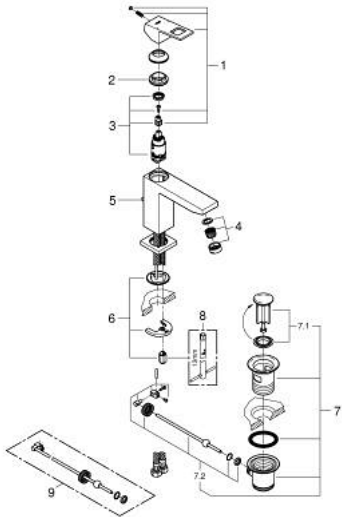

23 445 000 EUROCUBE SINGLE-LEVER BASIN MIXER 1/2" M-SIZE

PRODUCT DESCRIPTION

- Colour: chrome
- single hole installation
- metal lever
- GROHE SilkMove 28 mm ceramic cartridge
- With temperature limiter
- GROHE LongLife finish
- GROHE EcoJoy - less water, perfect flow
- maximum flow rate (at 3 bar): 5 l/min
- SpeedClean mousseur
- GROHE FastFixation Plus installation system
- Pop-up waste set 1 1/4"
- flexible connection hoses
- min. recommended pressure 1.0 bar

23 445 000 **EUROCUBE SINGLE-LEVER BASIN MIXER 1/2"**
M-SIZE

SPARE PARTS, September 2013 – spareParts.validDate.now

- 1: Lever (Order-nr. 46786000)
- 2: Fitting ring (Order-nr. 46715000)
- 3: Cartridge (Order-nr. 46580000)
- 4: Flow control (Order-nr. 48159000)
- 5: Pop-up rod (Order-nr. 46787000)
- 6: Shank mounting kit (Order-nr. 46645000)
- 7: 1 1/4" waste set (Order-nr. 28910000)
- 7.1: Plug (Order-nr. 07182000)
- 7.2: Eccentric rod (Order-nr. 07052000)
- 8: Mounting wrench (Order-nr. 19017000)*
- 9: Eccentric rod (Order-nr. 07341000)*
- * Optional accessories