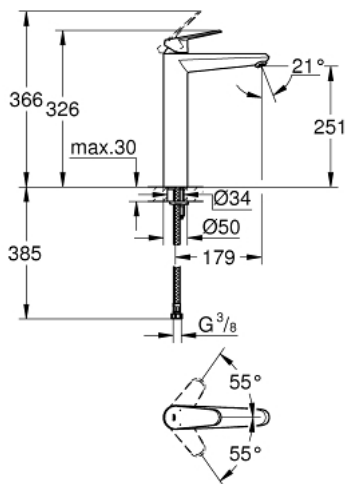

23 432 000 EURODISC COSMOPOLITAN SINGLE-LEVER BASIN MIXER 1/2" XL-SIZE

PRODUCT DESCRIPTION

- Colour: chrome
- single hole installation
- metal lever
- For free-standing basins
- GROHE SilkMove 35 mm ceramic cartridge
- adjustable flow rate limiter
- Adjustable minimum flow rate 2.5 l/min
- GROHE LongLife finish
- GROHE EcoJoy - less water, perfect flow
- maximum flow rate (at 3 bar): 5 l/min
- SpeedClean mousseur
- GROHE FastFixation Plus installation system
- Smooth body
- flexible connection hoses
- min. recommended pressure 1.0 bar
- Optional temperature limiter ref. no. 46 375

23 432 000 **EURODISC COSMOPOLITAN SINGLE-LEVER BASIN MIXER 1/2"**
XL-SIZE

SPARE PARTS, August 2013 – spareParts.validDate.now

- 1: Lever (Order-nr. 46738000)
- 2: Cap (Order-nr. 46492000)
- 3: Screw coupling (Order-nr. 46460000)
- 4: Cartridge (Order-nr. 46374000)
- 5: Flow control (Order-nr. 48159000)
- 6: Shank mounting kit (Order-nr. 46645000)
- 7: Temperature limiter (Order-nr. 46375000)*
- 8: Socket spanner (Order-nr. 19332000)*
- 9: Mounting wrench (Order-nr. 19017000)*
- * Optional accessories