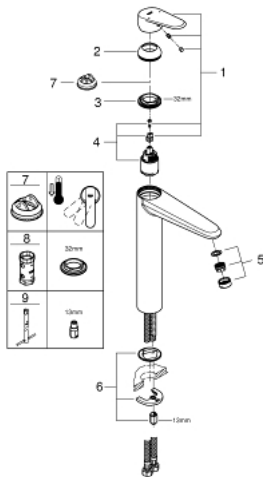

23 432 000 EURODISC COSMOPOLITAN SINGLE-LEVER BASIN MIXER 1/2" XL-SIZE

PRODUCT DESCRIPTION

- Colour: chrome
- single hole installation
- metal lever
- For free-standing basins
- GROHE SilkMove 35 mm ceramic cartridge
- adjustable flow rate limiter
- Adjustable minimum flow rate 2.5 l/min
- GROHE LongLife finish
- GROHE EcoJoy - less water, perfect flow
- maximum flow rate (at 3 bar): 5 l/min
- SpeedClean mousseur
- GROHE FastFixation Plus installation system
- Smooth body
- flexible connection hoses
- min. recommended pressure 1.0 bar
- Optional temperature limiter ref. no. 46 375

23 432 000 **EURODISC COSMOPOLITAN SINGLE-LEVER BASIN MIXER 1/2"**
XL-SIZE

SPARE PARTS, August 2013 – spareParts.validDate.now

- 1: Lever (Order-nr. 46738000)
- 2: Cap (Order-nr. 46492000)
- 3: Screw coupling (Order-nr. 46460000)
- 4: Cartridge (Order-nr. 46374000)
- 5: Flow control (Order-nr. 48159000)
- 6: Shank mounting kit (Order-nr. 46645000)
- 7: Temperature limiter (Order-nr. 46375000)*
- 8: Socket spanner (Order-nr. 19332000)*
- 9: Mounting wrench (Order-nr. 19017000)*
- * Optional accessories