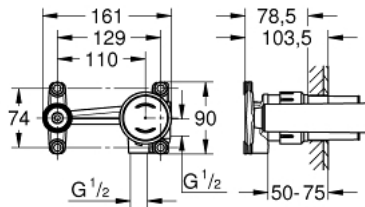

23 429 000 JOYSTICK MIXER 1/2", CONCEALED BODY

PRODUCT DESCRIPTION

- for 2-hole basin mixers
- Without finishing trim set
- GROHE FeatherControl Joystick cartridge
- Wall installation
- includes mounting template
- DR-brass
- min. recommended pressure 1.0 bar
- allows for waterproofing of wall construction surrounding the concealed body
- with sealing sleeve

23 429 000 **JOYSTICK MIXER 1/2", CONCEALED BODY**

SPARE PARTS, August 2013 – spareParts.validDate.now

1: Cartridge (Order-nr. 46907000)