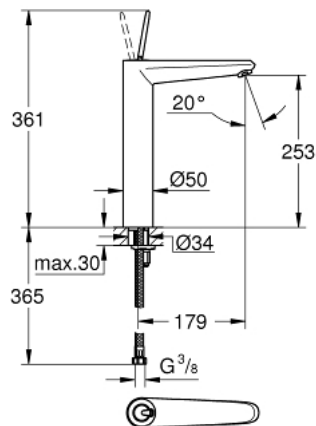

23 428 000 **EURODISC JOY SINGLE-LEVER BASIN MIXER 1/2"**  
**XL-SIZE**

**PRODUCT DESCRIPTION**

- Colour: chrome
- single hole installation
- metal lever
- For free-standing basins
- GROHE FeatherControl Joystick cartridge
- GROHE EcoJoy - less water, perfect flow
- maximum flow rate (at 3 bar): 5 l/min
- SpeedClean mousseur
- GROHE LongLife finish
- GROHE FastFixation Plus installation system
- Smooth body
- flexible connection hoses
- min. recommended pressure 1.0 bar

23 428 000 **EURODISC JOY SINGLE-LEVER BASIN MIXER 1/2"**  
**XL-SIZE**

**SPARE PARTS**, August 2013 – spareParts.validDate.now

1: Lever (Order-nr. 46906000)

2: Cartridge (Order-nr. 46907000)

3: Shank mounting kit (Order-nr. 46645000)

4: Flow control (Order-nr. 48159000)

5: Mounting wrench (Order-nr. 19017000)\*

\* Optional accessories