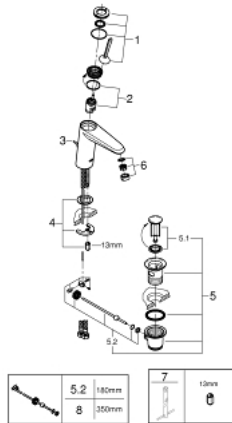

## 23 427 000 EURODISC JOY SINGLE-LEVER BASIN MIXER 1/2" M-SIZE

### PRODUCT DESCRIPTION

- Colour: chrome
- single hole installation
- metal lever
- GROHE FeatherControl Joystick cartridge
- GROHE LongLife finish
- GROHE EcoJoy - less water, perfect flow
- maximum flow rate (at 3 bar): 5 l/min
- SpeedClean mousseur
- GROHE FastFixation Plus installation system
- Pop-up waste set 1 1/4"
- flexible connection hoses
- min. recommended pressure 1.0 bar

23 427 000 **EURODISC JOY SINGLE-LEVER BASIN MIXER 1/2"**  
**M-SIZE**

**SPARE PARTS**, August 2013 – spareParts.validDate.now

- 1: Lever (Order-nr. 46906000)
- 2: Cartridge (Order-nr. 46907000)
- 3: Pop-up rod (Order-nr. 46739000)
- 4: Shank mounting kit (Order-nr. 46645000)
- 5: 1 1/4" waste set (Order-nr. 28910000)
- 5.1: Plug (Order-nr. 07182000)
- 5.2: Eccentric rod (Order-nr. 07052000)
- 6: Flow control (Order-nr. 48159000)
- 7: Mounting wrench (Order-nr. 19017000)\*
- 8: Eccentric rod (Order-nr. 07341000)\*