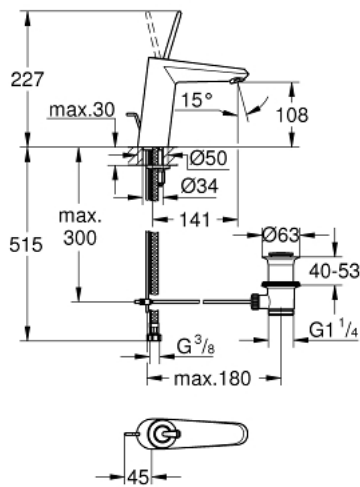

## 23 427 000 EURODISC JOY SINGLE-LEVER BASIN MIXER 1/2" M-SIZE

### PRODUCT DESCRIPTION

- Colour: chrome
- single hole installation
- metal lever
- GROHE FeatherControl Joystick cartridge
- GROHE LongLife finish
- GROHE EcoJoy - less water, perfect flow
- maximum flow rate (at 3 bar): 5 l/min
- SpeedClean mousseur
- GROHE FastFixation Plus installation system
- Pop-up waste set 1 1/4"
- flexible connection hoses
- min. recommended pressure 1.0 bar

23 427 000 **EURODISC JOY SINGLE-LEVER BASIN MIXER 1/2"**  
**M-SIZE**

**SPARE PARTS**, August 2013 – spareParts.validDate.now

- 1: Lever (Order-nr. 46906000)
- 2: Cartridge (Order-nr. 46907000)
- 3: Pop-up rod (Order-nr. 46739000)
- 4: Shank mounting kit (Order-nr. 46645000)
- 5: 1 1/4" waste set (Order-nr. 28910000)
- 5.1: Plug (Order-nr. 07182000)
- 5.2: Eccentric rod (Order-nr. 07052000)
- 6: Flow control (Order-nr. 48159000)
- 7: Mounting wrench (Order-nr. 19017000)\*
- 8: Eccentric rod (Order-nr. 07341000)\*