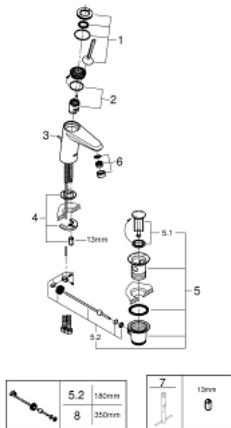

23 425 000 **EURODISC JOY SINGLE-LEVER BASIN MIXER 1/2"**  
**S-SIZE**

**PRODUCT DESCRIPTION**

- Colour: chrome
- single hole installation
- metal lever
- GROHE FeatherControl Joystick cartridge
- GROHE LongLife finish
- GROHE EcoJoy - less water, perfect flow
- maximum flow rate (at 3 bar): 5 l/min
- SpeedClean mousseur
- GROHE FastFixation Plus installation system
- Pop-up waste set 1 1/4"
- flexible connection hoses
- min. recommended pressure 1.0 bar

23 425 000 **EURODISC JOY SINGLE-LEVER BASIN MIXER 1/2"**  
**S-SIZE**

**SPARE PARTS**, August 2013 – spareParts.validDate.now

- 1: Lever (Order-nr. 46906000)
- 2: Cartridge (Order-nr. 46907000)
- 3: Pop-up rod (Order-nr. 46739000)
- 4: Shank mounting kit (Order-nr. 46645000)
- 5: 1 1/4" waste set (Order-nr. 28910000)
- 5.1: Plug (Order-nr. 07182000)
- 5.2: Eccentric rod (Order-nr. 07052000)
- 6: Flow control (Order-nr. 48159000)
- 7: Mounting wrench (Order-nr. 19017000)\*
- 8: Eccentric rod (Order-nr. 07341000)\*