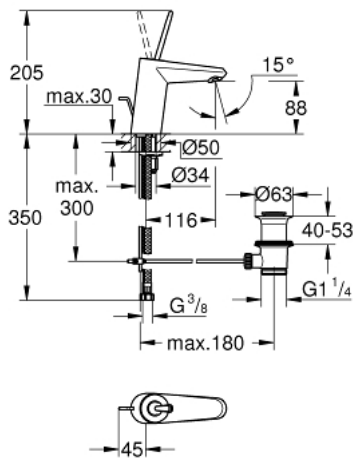

23 425 000 **EURODISC JOY SINGLE-LEVER BASIN MIXER 1/2"**  
**S-SIZE**

**PRODUCT DESCRIPTION**

- Colour: chrome
- single hole installation
- metal lever
- GROHE FeatherControl Joystick cartridge
- GROHE LongLife finish
- GROHE EcoJoy - less water, perfect flow
- maximum flow rate (at 3 bar): 5 l/min
- SpeedClean mousseur
- GROHE FastFixation Plus installation system
- Pop-up waste set 1 1/4"
- flexible connection hoses
- min. recommended pressure 1.0 bar

23 425 000 **EURODISC JOY SINGLE-LEVER BASIN MIXER 1/2"**  
**S-SIZE**

**SPARE PARTS**, August 2013 – spareParts.validDate.now

- 1: Lever (Order-nr. 46906000)
- 2: Cartridge (Order-nr. 46907000)
- 3: Pop-up rod (Order-nr. 46739000)
- 4: Shank mounting kit (Order-nr. 46645000)
- 5: 1 1/4" waste set (Order-nr. 28910000)
- 5.1: Plug (Order-nr. 07182000)
- 5.2: Eccentric rod (Order-nr. 07052000)
- 6: Flow control (Order-nr. 48159000)
- 7: Mounting wrench (Order-nr. 19017000)\*
- 8: Eccentric rod (Order-nr. 07341000)\*