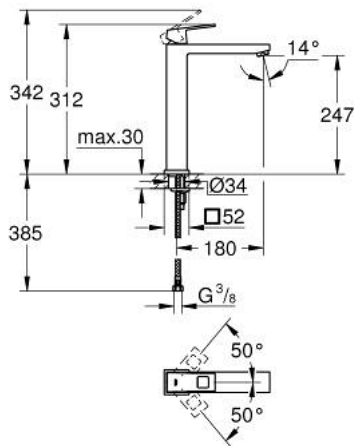

23 406 000 **EUROCUBE SINGLE-LEVER BASIN MIXER 1/2"**
XL-SIZE

PRODUCT DESCRIPTION

- Colour: chrome
- single hole installation
- metal lever
- For free-standing basins
- GROHE SilkMove 28 mm ceramic cartridge
- Temperature limiter
- GROHE LongLife finish
- GROHE EcoJoy - less water, perfect flow
- maximum flow rate (at 3 bar): 5 l/min
- GROHE FastFixation Plus installation system
- Smooth body
- flexible connection hoses
- min. recommended pressure 1.0 bar

23 406 000 **EUROCUBE SINGLE-LEVER BASIN MIXER 1/2"**
XL-SIZE

SPARE PARTS, January 2013 – spareParts.validDate.now

- 1: Lever (Order-nr. 46786000)
 - 2: Fitting ring (Order-nr. 46715000)
 - 3: Cartridge (Order-nr. 46580000)
 - 4: Flow control (Order-nr. 48159000)
 - 5: Shank mounting kit (Order-nr. 46645000)
 - 6: Mounting wrench (Order-nr. 19017000)*
- * Optional accessories