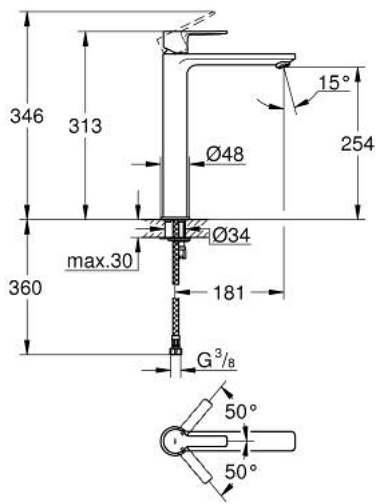

23 405 001 LINEARE SINGLE-LEVER BASIN MIXER 1/2" XL-SIZE

PRODUCT DESCRIPTION

- Colour: chrome
- single hole installation
- metal lever
- For free-standing basins
- GROHE SilkMove 28 mm ceramic cartridge
- With temperature limiter
- GROHE LongLife finish
- GROHE EcoJoy - less water, perfect flow
- maximum flow rate (at 3 bar): 5 l/min
- SpeedClean mousseur
- GROHE FastFixation Plus rapid installation system
- Smooth body
- flexible connection hoses
- min. recommended pressure 1.0 bar

23 405 001 **LINEARE SINGLE-LEVER BASIN MIXER 1/2"**
XL-SIZE

SPARE PARTS, July 2016 – spareParts.validDate.now

- 1: Lever (Order-nr. 46980000)
- 2: Cap (Order-nr. 46581000)
- 3: Fitting ring (Order-nr. 07419000)
- 4: Cartridge (Order-nr. 46580000)
- 5: Flow control (Order-nr. 48159000)
- 6: Shank mounting kit (Order-nr. 46645000)
- 7: Mounting wrench (Order-nr. 19017000)*