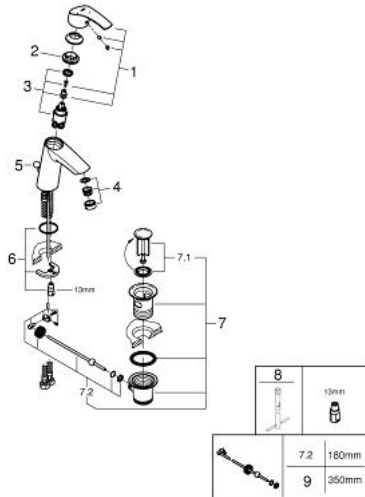

23 393 10E EUROSMART SINGLE-LEVER BASIN MIXER 1/2" M-SIZE

PRODUCT DESCRIPTION

- Colour: chrome
- single hole installation
- metal lever
- GROHE SilkMove 28 mm ceramic cartridge
- EcoMode - cold water flow in mid-lever position saves energy
- With temperature limiter
- GROHE LongLife finish
- GROHE EcoJoy - less water, perfect flow
- maximum flow rate (at 3 bar): 5 l/min
- GROHE FastFixation installation system
- Pop-up waste set 1 1/4"
- flexible connection hoses

23 393 10E **EUROSMART SINGLE-LEVER BASIN MIXER 1/2"**
M-SIZE

SPARE PARTS, December 2012 – spareParts.validDate.now

- 1: Lever (Order-nr. 46865000)
- 2: Fitting ring (Order-nr. 46715000)
- 3: Cartridge (Order-nr. 46580000)
- 4: Flow control (Order-nr. 48159000)
- 5: Pop-up rod (Order-nr. 06329000)
- 6: Shank mounting kit (Order-nr. 46249000)
- 7: 1 1/4" waste set (Order-nr. 28910000)
- 7.1: Plug (Order-nr. 07182000)
- 7.2: Eccentric rod (Order-nr. 07052000)
- 8: Mounting wrench (Order-nr. 19017000)*
- 9: Eccentric rod (Order-nr. 07341000)*