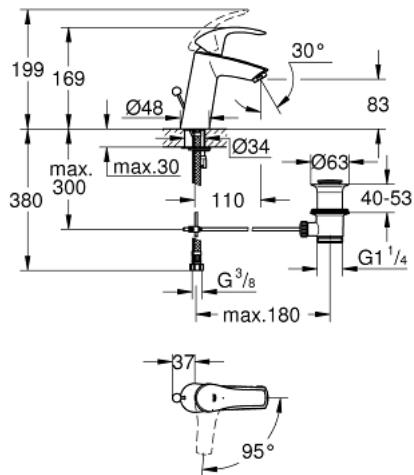

23 393 10E EUROSMART SINGLE-LEVER BASIN MIXER 1/2" M-SIZE

PRODUCT DESCRIPTION

- Colour: chrome
- single hole installation
- metal lever
- GROHE SilkMove 28 mm ceramic cartridge
- EcoMode - cold water flow in mid-lever position saves energy
- With temperature limiter
- GROHE LongLife finish
- GROHE EcoJoy - less water, perfect flow
- maximum flow rate (at 3 bar): 5 l/min
- GROHE FastFixation installation system
- Pop-up waste set 1 1/4"
- flexible connection hoses

23 393 10E **EUROSMART SINGLE-LEVER BASIN MIXER 1/2"**
M-SIZE

SPARE PARTS, December 2012 – spareParts.validDate.now

- 1: Lever (Order-nr. 46865000)
- 2: Fitting ring (Order-nr. 46715000)
- 3: Cartridge (Order-nr. 46580000)
- 4: Flow control (Order-nr. 48159000)
- 5: Pop-up rod (Order-nr. 06329000)
- 6: Shank mounting kit (Order-nr. 46249000)
- 7: 1 1/4" waste set (Order-nr. 28910000)
- 7.1: Plug (Order-nr. 07182000)
- 7.2: Eccentric rod (Order-nr. 07052000)
- 8: Mounting wrench (Order-nr. 19017000)*
- 9: Eccentric rod (Order-nr. 07341000)*