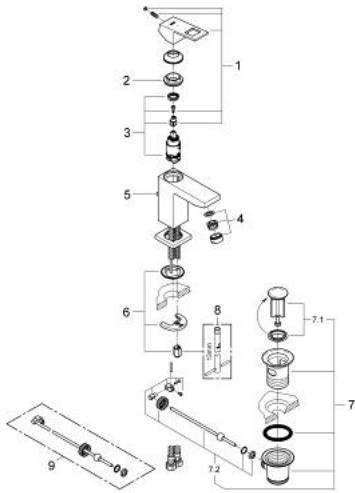

23 390 00E EUROCUBE SINGLE-LEVER BASIN MIXER 1/2" S-SIZE

PRODUCT DESCRIPTION

- Colour: chrome
- single hole installation
- metal lever
- GROHE SilkMove 28 mm ceramic cartridge
- EcoMode - cold water flow in mid-lever position saves energy
- With temperature limiter
- GROHE LongLife finish
- GROHE EcoJoy - less water, perfect flow
- maximum flow rate (at 3 bar): 5 l/min
- GROHE FastFixation Plus rapid installation system
- Pop-up waste set 1 1/4"
- flexible connection hoses

23 390 00E **EUROCUBE SINGLE-LEVER BASIN MIXER 1/2"**
S-SIZE

SPARE PARTS, December 2012 – spareParts.validDate.now

- 1: Lever (Order-nr. 46866000)
 - 2: Fitting ring (Order-nr. 46715000)
 - 3: Cartridge (Order-nr. 46580000)
 - 4: Flow straightener (Order-nr. 64450000)
 - 5: Pop-up rod (Order-nr. 46787000)
 - 6: Shank mounting kit (Order-nr. 46645000)
 - 7: 1 1/4" waste set (Order-nr. 28910000)
 - 7.1: Plug (Order-nr. 07182000)
 - 7.2: Eccentric rod (Order-nr. 07052000)
 - 8: Mounting wrench (Order-nr. 19017000)*
 - 9: Eccentric rod (Order-nr. 07341000)*
- * Optional accessories