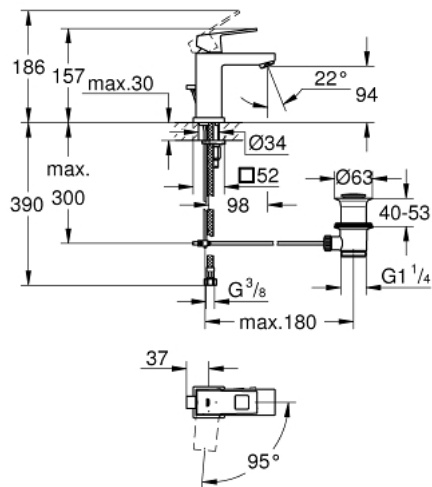

23 390 00E EUROCUBE SINGLE-LEVER BASIN MIXER 1/2" S-SIZE

PRODUCT DESCRIPTION

- Colour: chrome
- single hole installation
- metal lever
- GROHE SilkMove 28 mm ceramic cartridge
- EcoMode - cold water flow in mid-lever position saves energy
- With temperature limiter
- GROHE LongLife finish
- GROHE EcoJoy - less water, perfect flow
- maximum flow rate (at 3 bar): 5 l/min
- GROHE FastFixation Plus rapid installation system
- Pop-up waste set 1 1/4"
- flexible connection hoses

23 390 00E **EUROCUBE SINGLE-LEVER BASIN MIXER 1/2"**
S-SIZE

SPARE PARTS, December 2012 – spareParts.validDate.now

- 1: Lever (Order-nr. 46866000)
 - 2: Fitting ring (Order-nr. 46715000)
 - 3: Cartridge (Order-nr. 46580000)
 - 4: Flow straightener (Order-nr. 64450000)
 - 5: Pop-up rod (Order-nr. 46787000)
 - 6: Shank mounting kit (Order-nr. 46645000)
 - 7: 1 1/4" waste set (Order-nr. 28910000)
 - 7.1: Plug (Order-nr. 07182000)
 - 7.2: Eccentric rod (Order-nr. 07052000)
 - 8: Mounting wrench (Order-nr. 19017000)*
 - 9: Eccentric rod (Order-nr. 07341000)*
- * Optional accessories