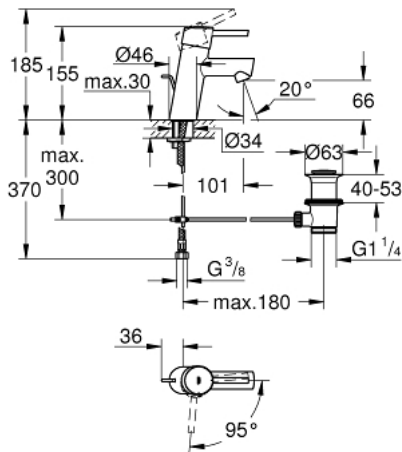

23 380 10E **CONCETTO SINGLE-LEVER BASIN MIXER 1/2"** **S-SIZE**

PRODUCT DESCRIPTION

- Colour: chrome
- single hole installation
- metal lever
- GROHE SilkMove 28 mm ceramic cartridge
- OpenCold - cold water flow in mid-lever position
- With temperature limiter
- GROHE LongLife finish
- GROHE EcoJoy - less water, perfect flow
- maximum flow rate (at 3 bar): 5 l/min
- GROHE FastFixation installation system
- Pop-up waste set 1 1/4"
- flexible connection hoses
- min. recommended pressure 1.0 bar
- AquaCalibrator

23 380 10E **CONCETTO SINGLE-LEVER BASIN MIXER 1/2"**
S-SIZE

SPARE PARTS, December 2012 – spareParts.validDate.now

- 1: Lever (Order-nr. 46869000)
- 2: Fitting ring (Order-nr. 46715000)
- 3: Cartridge (Order-nr. 46580000)
- 4: Pop-up rod (Order-nr. 46739000)
- 5: Flow control (Order-nr. 13935000)
- 6: Shank mounting kit (Order-nr. 46249000)
- 7: 1 1/4" waste set (Order-nr. 28910000)
- 7.1: Plug (Order-nr. 07182000)
- 7.2: Eccentric rod (Order-nr. 07052000)
- 8: Mounting wrench (Order-nr. 19017000)*
- 9: Base plate (Order-nr. 48165000)*
- 10: Eccentric rod (Order-nr. 07341000)*