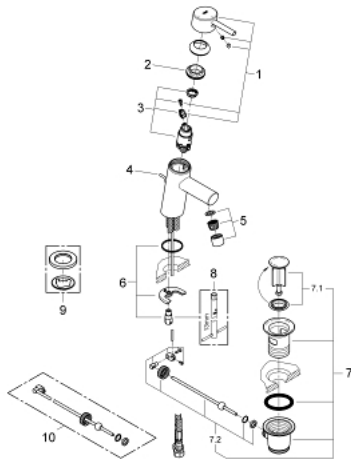

23 380 10E **CONCETTO SINGLE-LEVER BASIN MIXER 1/2"**
S-SIZE

SPARE PARTS, December 2012 – spareParts.validDate.now

- 1: Lever (Order-nr. 46869000)
- 2: Fitting ring (Order-nr. 46715000)
- 3: Cartridge (Order-nr. 46580000)
- 4: Pop-up rod (Order-nr. 46739000)
- 5: Flow control (Order-nr. 13935000)
- 6: Shank mounting kit (Order-nr. 46249000)
- 7: 1 1/4" waste set (Order-nr. 28910000)
- 7.1: Plug (Order-nr. 07182000)
- 7.2: Eccentric rod (Order-nr. 07052000)
- 8: Mounting wrench (Order-nr. 19017000)*
- 9: Base plate (Order-nr. 48165000)*
- 10: Eccentric rod (Order-nr. 07341000)*

* Optional accessories