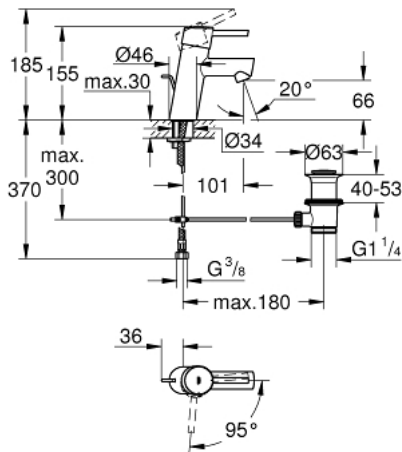

## 23 380 10E **CONCETTO SINGLE-LEVER BASIN MIXER 1/2"** **S-SIZE**

### PRODUCT DESCRIPTION

- Colour: chrome
- single hole installation
- metal lever
- GROHE SilkMove 28 mm ceramic cartridge
- EcoMode - cold water flow in mid-lever position saves energy
- With temperature limiter
- GROHE LongLife finish
- GROHE EcoJoy - less water, perfect flow
- maximum flow rate (at 3 bar): 5 l/min
- GROHE FastFixation installation system
- Pop-up waste set 1 1/4"
- flexible connection hoses
- min. recommended pressure 1.0 bar

23 380 10E **CONCETTO SINGLE-LEVER BASIN MIXER 1/2"**  
**S-SIZE**

**SPARE PARTS**, December 2012 – spareParts.validDate.now

- 1: Lever (Order-nr. 46869000)
- 2: Fitting ring (Order-nr. 46715000)
- 3: Cartridge (Order-nr. 46580000)
- 4: Pop-up rod (Order-nr. 46739000)
- 5: Flow control (Order-nr. 13935000)
- 6: Shank mounting kit (Order-nr. 46249000)
- 7: 1 1/4" waste set (Order-nr. 28910000)
- 7.1: Plug (Order-nr. 07182000)
- 7.2: Eccentric rod (Order-nr. 07052000)
- 8: Mounting wrench (Order-nr. 19017000)\*
- 9: Base plate (Order-nr. 48165000)\*
- 10: Eccentric rod (Order-nr. 07341000)\*