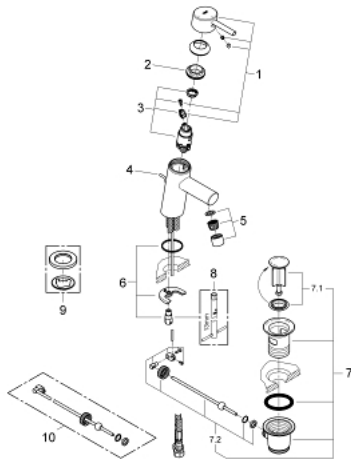

## 23 380 10E **CONCETTO SINGLE-LEVER BASIN MIXER 1/2"** **S-SIZE**

### PRODUCT DESCRIPTION

- Colour: chrome
- single hole installation
- metal lever
- GROHE SilkMove 28 mm ceramic cartridge
- EcoMode - cold water flow in mid-lever position saves energy
- With temperature limiter
- GROHE LongLife finish
- GROHE EcoJoy - less water, perfect flow
- maximum flow rate (at 3 bar): 5 l/min
- GROHE FastFixation installation system
- Pop-up waste set 1 1/4"
- flexible connection hoses
- min. recommended pressure 1.0 bar

23 380 10E **CONCETTO SINGLE-LEVER BASIN MIXER 1/2"**  
**S-SIZE**

**SPARE PARTS**, December 2012 – spareParts.validDate.now

- 1: Lever (Order-nr. 46869000)
- 2: Fitting ring (Order-nr. 46715000)
- 3: Cartridge (Order-nr. 46580000)
- 4: Pop-up rod (Order-nr. 46739000)
- 5: Flow control (Order-nr. 13935000)
- 6: Shank mounting kit (Order-nr. 46249000)
- 7: 1 1/4" waste set (Order-nr. 28910000)
- 7.1: Plug (Order-nr. 07182000)
- 7.2: Eccentric rod (Order-nr. 07052000)
- 8: Mounting wrench (Order-nr. 19017000)\*
- 9: Base plate (Order-nr. 48165000)\*
- 10: Eccentric rod (Order-nr. 07341000)\*