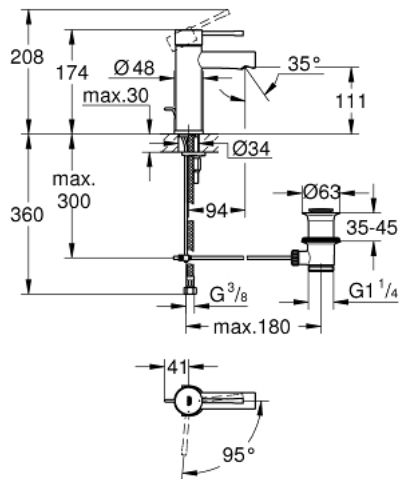

23 379 001 **ESSENCE SINGLE-LEVER BASIN MIXER 1/2"**
S-SIZE

PRODUCT DESCRIPTION

- Colour: chrome
- single hole installation
- metal lever
- GROHE SilkMove 28 mm ceramic cartridge
- EcoMode - cold water flow in mid-lever position saves energy
- With temperature limiter
- GROHE LongLife finish
- GROHE EcoJoy - less water, perfect flow
- maximum flow rate (at 3 bar): 5 l/min
- GROHE FastFixation Plus installation system
- Pop-up waste set 1 1/4"
- flexible connection hoses
- min. recommended pressure 1.0 bar

23 379 001 **ESSENCE SINGLE-LEVER BASIN MIXER 1/2"**
S-SIZE

SPARE PARTS, November 2021 – spareParts.validDate.now

- 1: Lever (Order-nr. 46918000)
- 2: Fitting ring (Order-nr. 46715000)
- 3: Cartridge (Order-nr. 46580000)
- 4: Pop-up rod (Order-nr. 46739000)
- 5: Flow control (Order-nr. 46765000)
- 6: Escutcheon (Order-nr. 48603000)
- 7: Shank mounting kit (Order-nr. 46645000)
- 8: 1 1/4" waste set (Order-nr. 28910000)
- 8.1: Plug (Order-nr. 07182000)
- 8.2: Eccentric rod (Order-nr. 07052000)
- 9: Mounting wrench (Order-nr. 19017000)*
- 10: Eccentric rod (Order-nr. 07341000)*