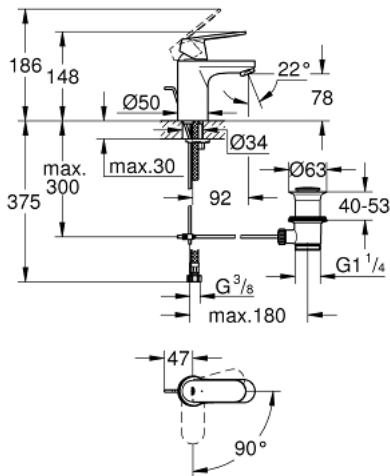

23 377 00E **EUROSMART COSMOPOLITAN SINGLE-LEVER BASIN MIXER 1/2"**
S-SIZE

PRODUCT DESCRIPTION

- Colour: chrome
- single hole installation
- metal lever
- GROHE SilkMove 35 mm ceramic cartridge
- EcoMode - cold water flow in mid-lever position saves energy
- adjustable flow rate limiter
- Temperature limiter
- GROHE LongLife finish
- GROHE EcoJoy - less water, perfect flow
- maximum flow rate (at 3 bar): 5 l/min
- GROHE FastFixation installation system with centering support
- Pop-up waste set 1 1/4"
- flexible connection hoses
- min. recommended pressure 1.0 bar

23 377 00E EUROSMART COSMOPOLITAN SINGLE-LEVER BASIN MIXER 1/2" S-SIZE

SPARE PARTS, August 2017 – spareParts.validDate.now

- 1: Lever (Order-nr. 46828000)
 - 2: Cap (Order-nr. 46492000)
 - 3: Screw coupling (Order-nr. 46460000)
 - 4: Cartridge (Order-nr. 46863000)
 - 5: Flow control (Order-nr. 48159000)
 - 6: Pop-up rod (Order-nr. 46739000)
 - 7: Shank mounting kit (Order-nr. 46671000)
 - 8: 1 1/4" waste set (Order-nr. 28910000)
 - 8.1: Plug (Order-nr. 07182000)
 - 8.2: Eccentric rod (Order-nr. 07052000)
 - 9: Socket spanner (Order-nr. 19332000)*
 - 10: Mounting wrench (Order-nr. 19017000)*
 - 11: Eccentric rod (Order-nr. 07341000)*
- * Optional accessories