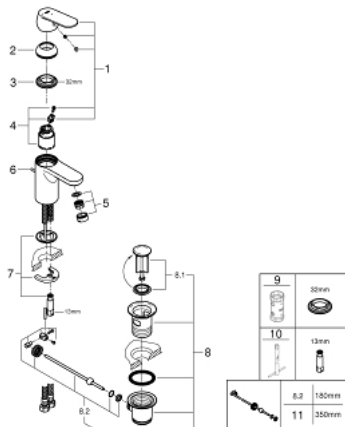

23 377 00E **EUROSMART COSMOPOLITAN SINGLE-LEVER BASIN MIXER 1/2"**
S-SIZE

PRODUCT DESCRIPTION

- Colour: chrome
- single hole installation
- metal lever
- GROHE SilkMove 35 mm ceramic cartridge
- EcoMode - cold water flow in mid-lever position saves energy
- adjustable flow rate limiter
- Temperature limiter
- GROHE LongLife finish
- GROHE EcoJoy - less water, perfect flow
- maximum flow rate (at 3 bar): 5 l/min
- GROHE FastFixation installation system with centering support
- Pop-up waste set 1 1/4"
- flexible connection hoses
- min. recommended pressure 1.0 bar

23 377 00E EUROSMART COSMOPOLITAN SINGLE-LEVER BASIN MIXER 1/2" S-SIZE

SPARE PARTS, August 2017 – spareParts.validDate.now

- 1: Lever (Order-nr. 46828000)
 - 2: Cap (Order-nr. 46492000)
 - 3: Screw coupling (Order-nr. 46460000)
 - 4: Cartridge (Order-nr. 46863000)
 - 5: Flow control (Order-nr. 48159000)
 - 6: Pop-up rod (Order-nr. 46739000)
 - 7: Shank mounting kit (Order-nr. 46671000)
 - 8: 1 1/4" waste set (Order-nr. 28910000)
 - 8.1: Plug (Order-nr. 07182000)
 - 8.2: Eccentric rod (Order-nr. 07052000)
 - 9: Socket spanner (Order-nr. 19332000)*
 - 10: Mounting wrench (Order-nr. 19017000)*
 - 11: Eccentric rod (Order-nr. 07341000)*
- * Optional accessories