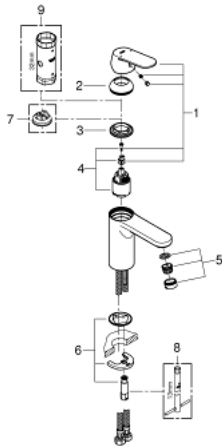

23 327 000 **EUROSMART COSMOPOLITAN SINGLE-LEVER BASIN MIXER 1/2"**  
**M-SIZE**

**PRODUCT DESCRIPTION**

- Colour: chrome
- single hole installation
- metal lever
- GROHE SilkMove 35 mm ceramic cartridge
- adjustable flow rate limiter
- GROHE LongLife finish
- GROHE EcoJoy - less water, perfect flow
- maximum flow rate (at 3 bar): 5 l/min
- GROHE FastFixation installation system
- Smooth body
- flexible connection hoses
- min. recommended pressure 1.0 bar
- Optional temperature limiter ref. no. 46 375

23 327 000 **EUROSMART COSMOPOLITAN SINGLE-LEVER BASIN MIXER 1/2"**  
**M-SIZE**

**SPARE PARTS**, September 2012 – spareParts.validDate.now

- 1: Lever (Order-nr. 46681000)
- 2: Cap (Order-nr. 46492000)
- 3: Screw coupling (Order-nr. 46460000)
- 4: Cartridge (Order-nr. 46374000)
- 5: Flow control (Order-nr. 48159000)
- 6: Shank mounting kit (Order-nr. 46671000)
- 7: Temperature limiter (Order-nr. 46375000)\*
- 8: Mounting wrench (Order-nr. 19017000)\*
- 9: Socket spanner (Order-nr. 19332000)\*