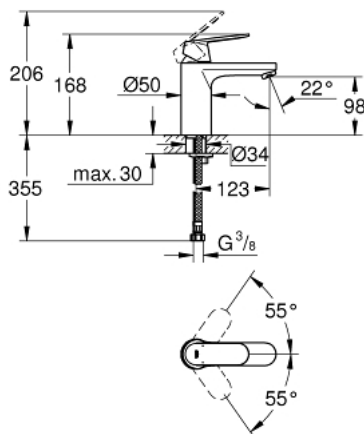

23 327 000 **EUROSMART COSMOPOLITAN SINGLE-LEVER BASIN MIXER 1/2"**  
**M-SIZE**

**PRODUCT DESCRIPTION**

- Colour: chrome
- single hole installation
- metal lever
- GROHE SilkMove 35 mm ceramic cartridge
- adjustable flow rate limiter
- GROHE LongLife finish
- GROHE EcoJoy - less water, perfect flow
- maximum flow rate (at 3 bar): 5 l/min
- GROHE FastFixation installation system
- Smooth body
- flexible connection hoses
- min. recommended pressure 1.0 bar
- Optional temperature limiter ref. no. 46 375

23 327 000 **EUROSMART COSMOPOLITAN SINGLE-LEVER BASIN MIXER 1/2"**  
**M-SIZE**

**SPARE PARTS**, September 2012 – spareParts.validDate.now

- 1: Lever (Order-nr. 46681000)
- 2: Cap (Order-nr. 46492000)
- 3: Screw coupling (Order-nr. 46460000)
- 4: Cartridge (Order-nr. 46374000)
- 5: Flow control (Order-nr. 48159000)
- 6: Shank mounting kit (Order-nr. 46671000)
- 7: Temperature limiter (Order-nr. 46375000)\*
- 8: Mounting wrench (Order-nr. 19017000)\*
- 9: Socket spanner (Order-nr. 19332000)\*