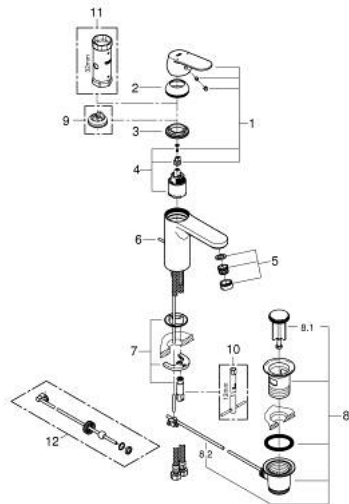

## 23 325 000 EUROSMART COSMOPOLITAN SINGLE-LEVER BASIN MIXER 1/2" M-SIZE

### PRODUCT DESCRIPTION

- Colour: chrome
- single hole installation
- metal lever
- GROHE SilkMove 35 mm ceramic cartridge
- adjustable flow rate limiter
- GROHE LongLife finish
- GROHE EcoJoy - less water, perfect flow
- maximum flow rate (at 3 bar): 5 l/min
- GROHE FastFixation installation system
- Pop-up waste set 1 1/4"
- flexible connection hoses
- min. recommended pressure 1.0 bar
- Optional temperature limiter ref. no. 46 375

23 325 000 **EUROSMART COSMOPOLITAN SINGLE-LEVER BASIN MIXER 1/2"**  
**M-SIZE**

**SPARE PARTS**, September 2012 – spareParts.validDate.now

- 1: Lever (Order-nr. 46681000)
- 2: Cap (Order-nr. 46492000)
- 3: Screw coupling (Order-nr. 46460000)
- 4: Cartridge (Order-nr. 46374000)
- 5: Flow control (Order-nr. 48159000)
- 6: Pop-up rod (Order-nr. 46739000)
- 7: Shank mounting kit (Order-nr. 46671000)
- 8: 1 1/4" waste set (Order-nr. 28910000)
- 8.1: Plug (Order-nr. 07182000)
- 8.2: Eccentric rod (Order-nr. 07052000)
- 9: Temperature limiter (Order-nr. 46375000)\*
- 10: Mounting wrench (Order-nr. 19017000)\*
- 11: Socket spanner (Order-nr. 19332000)\*
- 12: Eccentric rod (Order-nr. 07341000)\*