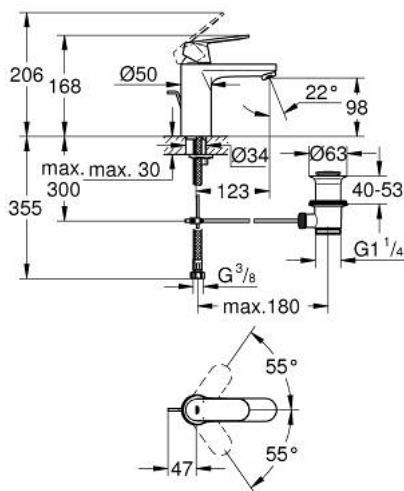

## 23 325 000 EUROSMART COSMOPOLITAN SINGLE-LEVER BASIN MIXER 1/2" M-SIZE

### PRODUCT DESCRIPTION

- Colour: chrome
- single hole installation
- metal lever
- GROHE SilkMove 35 mm ceramic cartridge
- adjustable flow rate limiter
- GROHE LongLife finish
- GROHE EcoJoy - less water, perfect flow
- maximum flow rate (at 3 bar): 5 l/min
- GROHE FastFixation installation system
- Pop-up waste set 1 1/4"
- flexible connection hoses
- min. recommended pressure 1.0 bar
- Optional temperature limiter ref. no. 46 375

23 325 000 **EUROSMART COSMOPOLITAN SINGLE-LEVER BASIN MIXER 1/2"**  
**M-SIZE**

**SPARE PARTS**, September 2012 – spareParts.validDate.now

- 1: Lever (Order-nr. 46681000)
- 2: Cap (Order-nr. 46492000)
- 3: Screw coupling (Order-nr. 46460000)
- 4: Cartridge (Order-nr. 46374000)
- 5: Flow control (Order-nr. 48159000)
- 6: Pop-up rod (Order-nr. 46739000)
- 7: Shank mounting kit (Order-nr. 46671000)
- 8: 1 1/4" waste set (Order-nr. 28910000)
- 8.1: Plug (Order-nr. 07182000)
- 8.2: Eccentric rod (Order-nr. 07052000)
- 9: Temperature limiter (Order-nr. 46375000)\*
- 10: Mounting wrench (Order-nr. 19017000)\*
- 11: Socket spanner (Order-nr. 19332000)\*
- 12: Eccentric rod (Order-nr. 07341000)\*