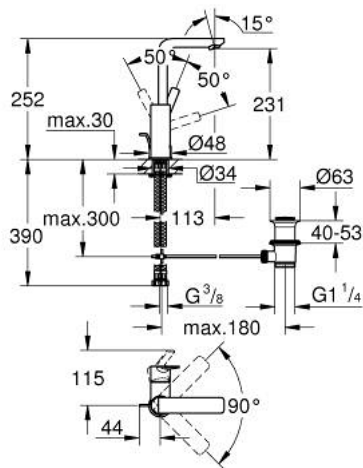

23 296 001 LINEARE SINGLE-LEVER BASIN MIXER 1/2"  
L-SIZE

**PRODUCT DESCRIPTION**

- Colour: chrome
- single hole installation
- metal lever
- GROHE SilkMove 28 mm ceramic cartridge
- With temperature limiter
- GROHE LongLife finish
- GROHE EcoJoy - less water, perfect flow
- maximum flow rate (at 3 bar): 5 l/min
- SpeedClean mousseur
- GROHE FastFixation Plus installation system
- Swivel tubular spout with mousseur and stop limiter
- Pop-up waste set 1 1/4"
- flexible connection hoses
- min. recommended pressure 1.0 bar

23 296 001 **LINEARE SINGLE-LEVER BASIN MIXER 1/2"**  
**L-SIZE**

**SPARE PARTS**, July 2016 – spareParts.validDate.now

- 1: Lever (Order-nr. 46984000)
  - 2: Cap (Order-nr. 46581000)
  - 3: Fitting ring (Order-nr. 07419000)
  - 4: Cartridge (Order-nr. 46580000)
  - 5: Flow control (Order-nr. 48159000)
  - 6: Pop-up rod (Order-nr. 46739000)
  - 7: Shank mounting kit (Order-nr. 46645000)
  - 8: 1 1/4" waste set (Order-nr. 28910000)
  - 8.1: Plug (Order-nr. 07182000)
  - 8.2: Eccentric rod (Order-nr. 07052000)
  - 9: Mounting wrench (Order-nr. 19017000)\*
  - 10: Eccentric rod (Order-nr. 07341000)\*
- \* Optional accessories