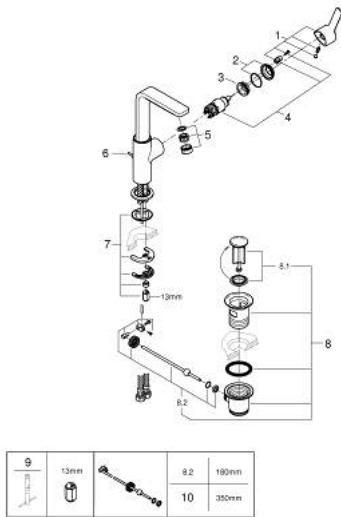

23 296 001 LINEARE SINGLE-LEVER BASIN MIXER 1/2"  
L-SIZE

**PRODUCT DESCRIPTION**

- Colour: chrome
- single hole installation
- metal lever
- GROHE SilkMove 28 mm ceramic cartridge
- With temperature limiter
- GROHE LongLife finish
- GROHE EcoJoy - less water, perfect flow
- maximum flow rate (at 3 bar): 5 l/min
- SpeedClean mousseur
- GROHE FastFixation Plus installation system
- Swivel tubular spout with mousseur and stop limiter
- Pop-up waste set 1 1/4"
- flexible connection hoses
- min. recommended pressure 1.0 bar

23 296 001 **LINEARE SINGLE-LEVER BASIN MIXER 1/2"**  
**L-SIZE**

**SPARE PARTS**, July 2016 – spareParts.validDate.now

- 1: Lever (Order-nr. 46984000)
  - 2: Cap (Order-nr. 46581000)
  - 3: Fitting ring (Order-nr. 07419000)
  - 4: Cartridge (Order-nr. 46580000)
  - 5: Flow control (Order-nr. 48159000)
  - 6: Pop-up rod (Order-nr. 46739000)
  - 7: Shank mounting kit (Order-nr. 46645000)
  - 8: 1 1/4" waste set (Order-nr. 28910000)
  - 8.1: Plug (Order-nr. 07182000)
  - 8.2: Eccentric rod (Order-nr. 07052000)
  - 9: Mounting wrench (Order-nr. 19017000)\*
  - 10: Eccentric rod (Order-nr. 07341000)\*
- \* Optional accessories