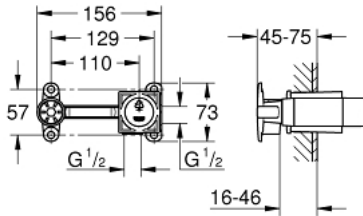

23 200 000 SINGLE-LEVER MIXER 1/2", CONCEALED BODY

PRODUCT DESCRIPTION

- for 2-hole basin mixers
- Wall installation
- Without finishing trim set
- GROHE SilkMove 35 mm ceramic cartridge
- adjustable flow rate limiter
- installation depth 45 to 75 mm
- DR-brass
- includes mounting template

23 200 000 SINGLE-LEVER MIXER 1/2", CONCEALED BODY

SPARE PARTS, February 2011 – May 2022

1: Cartridge (Order-nr. 46374000)

2: Socket spanner (Order-nr. 19332000)*

* Optional accessories